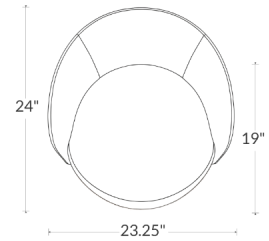

In stock and made to order. Trade professionals are encouraged to reach out.

DIMENSIONS

TOTAL WIDTH 23.25"	TOTAL DEPTH 24"	TOTAL HEIGHT 33"	SEAT HEIGHT 20"	SEAT DEPTH 19"	ARMREST HEIGHT N/A
-----------------------	--------------------	---------------------	--------------------	-------------------	-----------------------