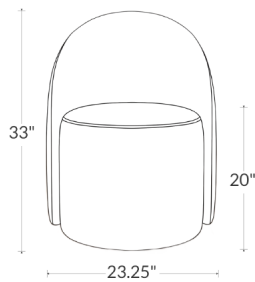

Articture – Curved Back Dining Chair

Curved Back Dining Chair

The Curved Back Dining Chair pairs sculpted curves with a generously cushioned seat and fully upholstered form, designed for elevated everyday dining and long-form comfort. Its soft profile brings warmth and understated luxury to both intimate and expansive dining spaces.

In stock and made to order. Trade professionals are encouraged to reach out.

DIMENSIONS

TOTAL WIDTH 23.25"	TOTAL DEPTH 24"	TOTAL HEIGHT 33"	SEAT HEIGHT 20"	SEAT DEPTH 19"	ARMREST HEIGHT N/A
-----------------------	--------------------	---------------------	--------------------	-------------------	-----------------------