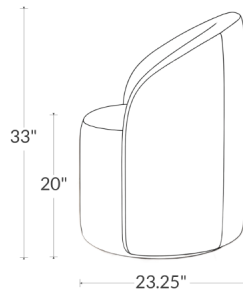

Articture – Curved Back Dining Chair

Curved Back Dining Chair

The Curved Back Dining Chair pairs sculpted curves with a generously cushioned seat and fully upholstered form, designed for elevated everyday dining and long-form comfort. Its soft profile brings warmth and understated luxury to both intimate and expansive dining spaces.

In stock and made to order. Trade professionals are encouraged to reach out.

DIMENSIONS

TOTAL WIDTH 23.25"	TOTAL DEPTH 24"	TOTAL HEIGHT 33"	SEAT HEIGHT 20"	SEAT DEPTH 19"	ARMREST HEIGHT N/A
-----------------------	--------------------	---------------------	--------------------	-------------------	-----------------------