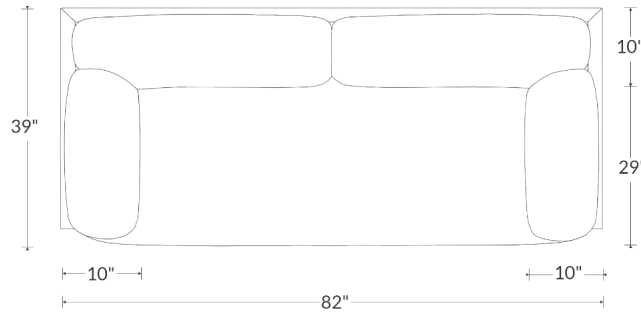

*In stock and made to order. Trade professionals are encouraged to reach out.*

TOP VIEW

DIMENSIONS

OVERALL WIDTH 82"	OVERALL DEPTH 36"	OVERALL HEIGHT 26"
SEAT HEIGHT 17"	ARM & BACK HEIGHT 25"	SEAT DEPTH (Classic / Deep) 26" / 29"