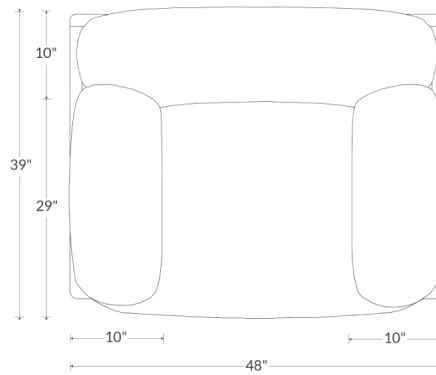

### DIMENSIONS

OVERALL WIDTH 48"	OVERALL DEPTH 36"	OVERALL HEIGHT 26"
SEAT HEIGHT 17"	ARM & BACK HEIGHT 25"	SEAT DEPTH (Classic / Deep) 26" / 29"