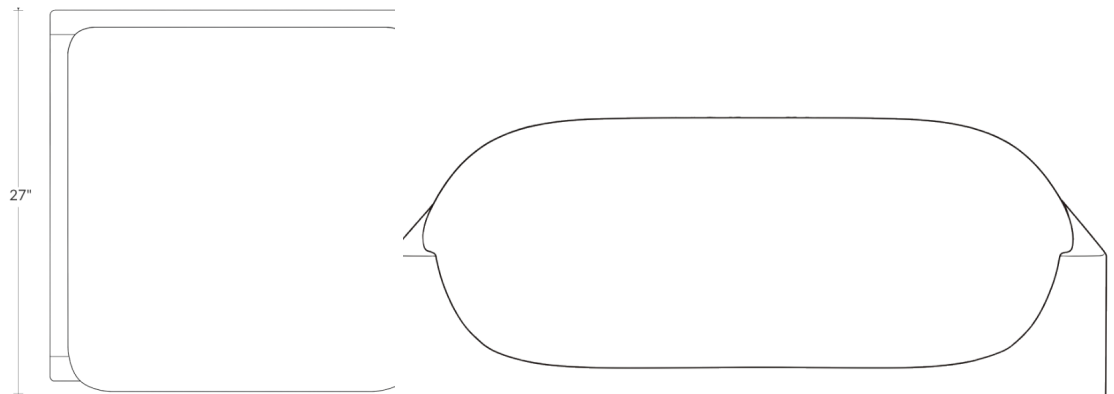

Articture – The Cove Sofa Collection

Cove Sofa Shearling Ottoman

The Cove Sofa in shearling brings a tactile warmth to the collection's signature low-profile silhouette, upholstered in your choice of Shaggy or Luxe sheepskin with white oak & walnut finish accents. High-density foam throughout the seat and back cushions ensures lasting structure beneath the softness.

In stock and made to order. Trade professionals are encouraged to reach out.

DIAGRAM

DIMENSIONS

OVERALL WIDTH 31"	OVERALL DEPTH 27"	OVERALL HEIGHT 26"
----------------------	----------------------	-----------------------