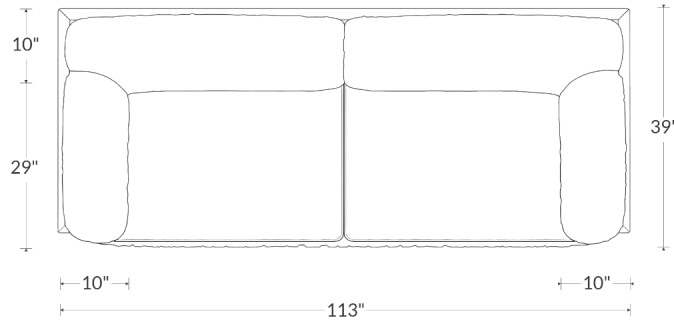

Articture – The Cove Sofa Collection

Cove Sofa Shearling 3-Seater (126")

The Cove Sofa in shearling brings a tactile warmth to the collection's signature low-profile silhouette, upholstered in your choice of Shaggy or Luxe sheepskin with white oak & walnut finish accents. High-density foam throughout the seat and back cushions ensures lasting structure beneath the softness.

In stock and made to order. Trade professionals are encouraged to reach out.

TOP VIEW

DIMENSIONS

OVERALL WIDTH 113"	OVERALL DEPTH 36"	OVERALL HEIGHT 26"
SEAT HEIGHT 17"	ARM & BACK HEIGHT 25"	SEAT DEPTH (Classic / Deep) 26" / 29"