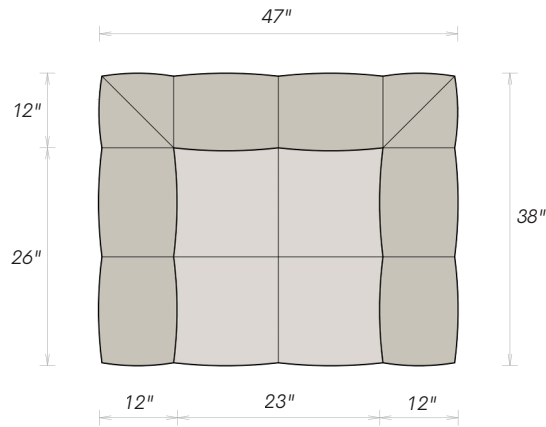

AVAILABLE CONFIGURATIONS

OTTOMAN 36" x 36"	SINGLE 47" x 38"	2 SEATER 73" x 38"	3 SEATER 96" x 38"
3 SEATER 118" x 38"	SECTIONAL 111" x 67"	SECTIONAL 133" x 67"	MODULAR & CONFIGURABLE

UNIVERSAL DIMENSIONS

COLLECTION DIMENSIONS

SEAT HEIGHT 16"	ARM & BACK HEIGHT 26"	SEAT DEPTH — CLASSIC 26"	SEAT DEPTH — DEEP 29"
--------------------	--------------------------	-----------------------------	--------------------------

ARTICTURE — PUFF SOFA COLLECTION

Puff Lounge Chair

*Single Seat -
47"*

A single-seat distillation of the Puff Sofa's signature form.

The Puff Lounge Chair delivers the same generous curves and hand-stitched tufting in a scale suited to accent seating, reading corners, or as a companion to the sectional.

Available in all Puff collection upholstery options.

TOP VIEW
Classic Depth

DIMENSIONS — SINGLE

OVERALL WIDTH 47"	OVERALL DEPTH 38"	ARM WIDTH 12"
SEAT WIDTH 23"	BACK DEPTH 12"	SEAT DEPTH 26"

COLLECTION DIMENSIONS