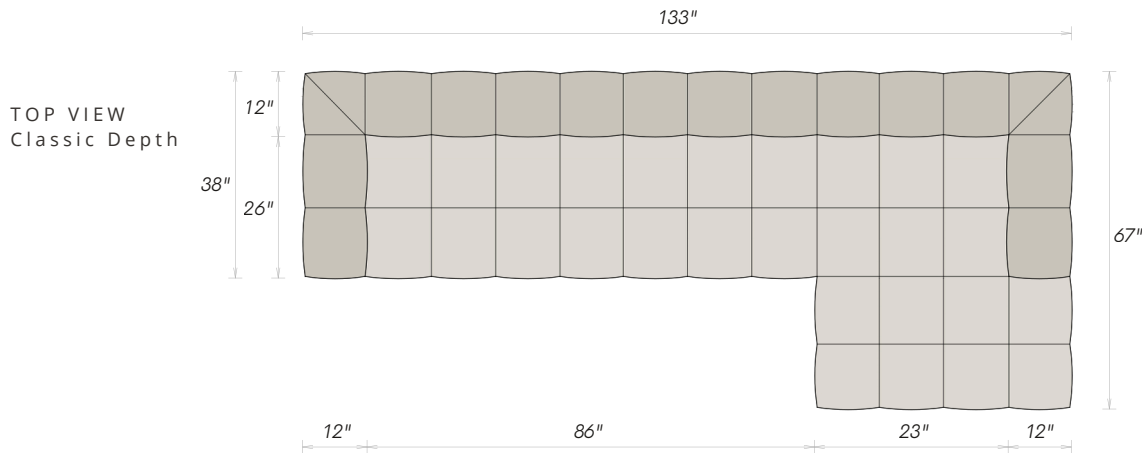

AVAILABLE CONFIGURATIONS

OTTOMAN 36" x 36"	SINGLE 47" x 38"	2 SEATER 73" x 38"	3 SEATER 96" x 38"
3 SEATER 118" x 38"	SECTIONAL 111" x 67"	SECTIONAL 133" x 67"	MODULAR & CONFIGURABLE

UNIVERSAL DIMENSIONS

Available in all Puff collection upholstery options.

TOP VIEW
Classic Depth

DIMENSIONS — OTTOMAN

OVERALL WIDTH 36"	OVERALL DEPTH 36"	OVERALL HEIGHT 16"
----------------------	----------------------	-----------------------

Available in all Puff collection upholstery options.

DIMENSIONS — SECTIONAL

OVERALL WIDTH 133"	OVERALL DEPTH 67"	ARM WIDTH 12"
SEAT WIDTH 109"	BACK DEPTH 12"	SEAT DEPTH 26"

COLLECTION DIMENSIONS

SEAT HEIGHT 16"	ARM & BACK HEIGHT 26"	SEAT DEPTH — CLASSIC 26"	SEAT DEPTH — DEEP 29"
--------------------	--------------------------	-----------------------------	--------------------------