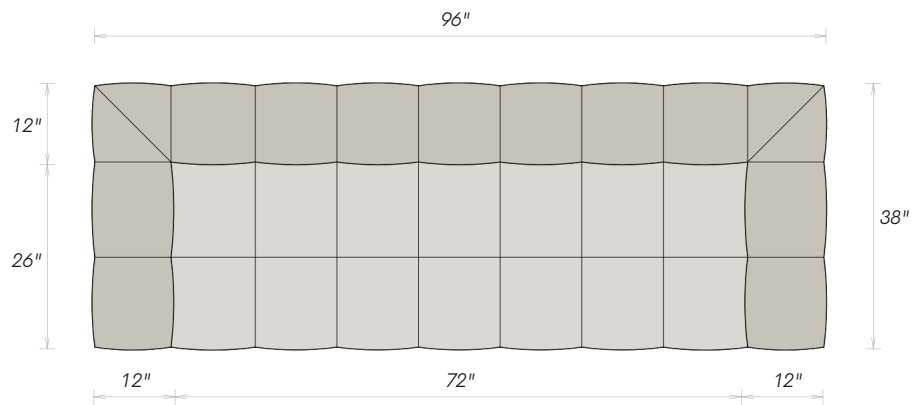

AVAILABLE CONFIGURATIONS

OTTOMAN 36" x 36"	SINGLE 47" x 38"	2 SEATER 73" x 38"	3 SEATER 96" x 38"
3 SEATER 118" x 38"	SECTIONAL 111" x 67"	SECTIONAL 133" x 67"	MODULAR & CONFIGURABLE

UNIVERSAL DIMENSIONS

SEAT HEIGHT 16"	ARM & BACK HEIGHT 26"	SEAT DEPTH — CLASSIC 26"	SEAT DEPTH — DEEP 29"
--------------------	--------------------------	-----------------------------	--------------------------

The Puff 2 Seater is a fundamental building block of the Puff Sofa System, customizable as a standalone statement piece or with additional modules for any configuration.

ARTICTURE — PUFF SOFA COLLECTION

Puff Sofa

*Three Seater -
96"*

A three-seat expression of the Puff Sofa's signature form.

The Puff Sofa delivers the same generous curves and hand-stitched tufting in a proportion designed for comfortable everyday lounging, larger living spaces, or as a centerpiece within the collection.

Available in all Puff collection upholstery options.

TOP VIEW
Classic Depth

DIMENSIONS — 3-SEATER

OVERALL WIDTH 96"	OVERALL DEPTH 38"	ARM WIDTH 12"
SEAT WIDTH 72"	BACK DEPTH 12"	SEAT DEPTH 26"

COLLECTION DIMENSIONS