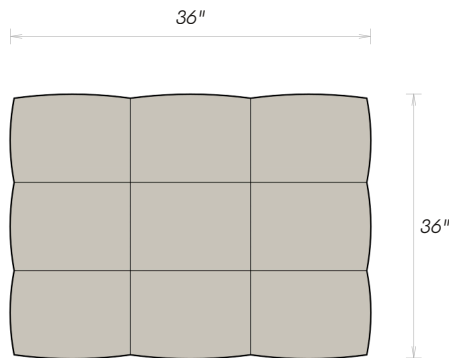

AVAILABLE CONFIGURATIONS

OTTOMAN 36" x 36"	SINGLE 47" x 38"	2 SEATER 73" x 38"	3 SEATER 96" x 38"
3 SEATER 118" x 38"	SECTIONAL 111" x 67"	SECTIONAL 133" x 67"	MODULAR & CONFIGURABLE

UNIVERSAL DIMENSIONS

Available in all Puff collection upholstery options.

TOP VIEW
Classic Depth

DIMENSIONS — OTTOMAN

OVERALL WIDTH 36"	OVERALL DEPTH 36"	OVERALL HEIGHT 16"
----------------------	----------------------	-----------------------

COLLECTION DIMENSIONS

SEAT HEIGHT 16"	ARM & BACK HEIGHT 26"	SEAT DEPTH — CLASSIC 26"	SEAT DEPTH — DEEP 29"
--------------------	--------------------------	-----------------------------	--------------------------