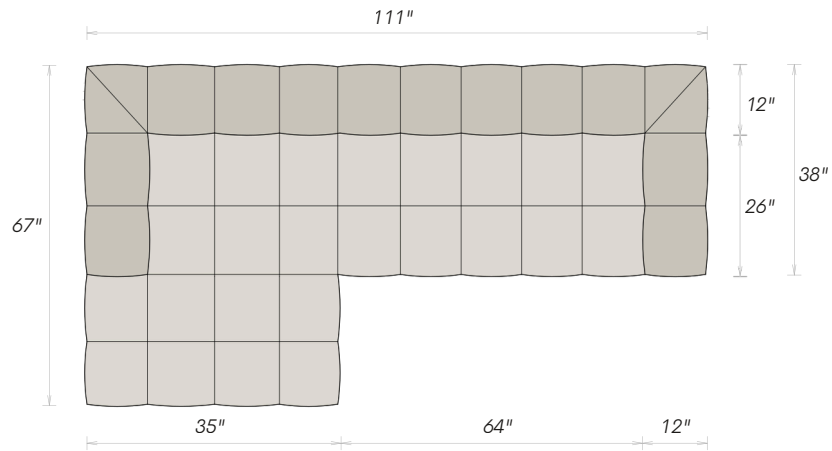

DIMENSIONS — SECTIONAL

OVERALL WIDTH 111"	OVERALL DEPTH 67"	ARM WIDTH 12"
SEAT WIDTH 87"	BACK DEPTH 12"	SEAT DEPTH 26"

COLLECTION DIMENSIONS

SEAT HEIGHT 16"	ARM & BACK HEIGHT 26"	SEAT DEPTH — CLASSIC 26"	SEAT DEPTH — DEEP 29"

The Puff Sectional is a fundamental building block of the Puff Sofa System, customizable as a standalone statement piece or with additional modules for any configuration.