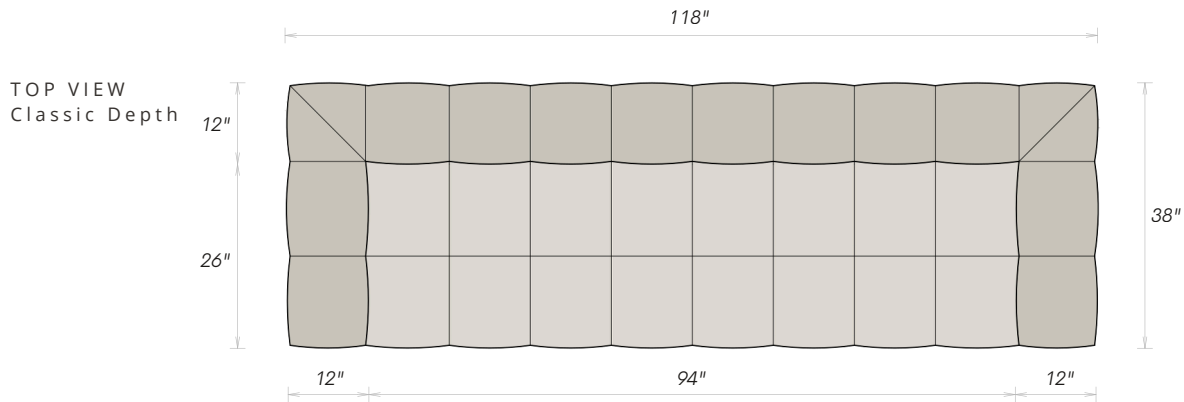

AVAILABLE CONFIGURATIONS

OTTOMAN 36" x 36"	SINGLE 47" x 38"	2 SEATER 73" x 38"	3 SEATER 96" x 38"
3 SEATER 118" x 38"	SECTIONAL 111" x 67"	SECTIONAL 133" x 67"	MODULAR & CONFIGURABLE

UNIVERSAL DIMENSIONS

ARTICTURE — PUFF SOFA COLLECTION

Puff Sofa

*Three Seater -
118"*

A three-seat expression of the Puff Sofa's signature form.

The Puff Sofa delivers the same generous curves and hand-stitched tufting in a proportion designed for comfortable everyday lounging, larger living spaces, or as a centerpiece within the collection.

Available in all Puff collection upholstery options.

DIMENSIONS — 3-SEATER

OVERALL WIDTH 118"	OVERALL DEPTH 38"	ARM WIDTH 12"
SEAT WIDTH 94"	BACK DEPTH 12"	SEAT DEPTH 26"

COLLECTION DIMENSIONS

SEAT HEIGHT 16"	ARM & BACK HEIGHT 26"	SEAT DEPTH — CLASSIC 26"	SEAT DEPTH — DEEP 29"
--------------------	--------------------------	-----------------------------	--------------------------