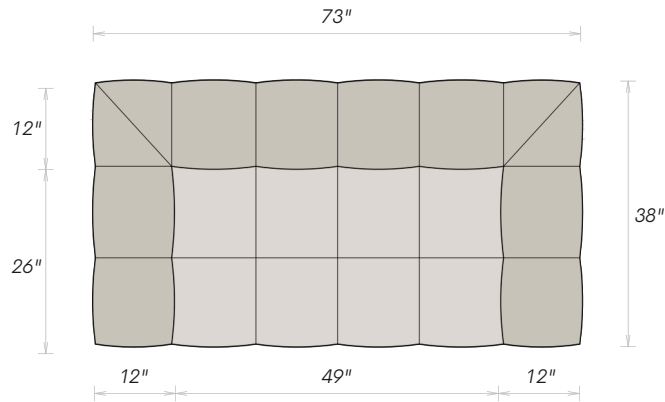

AVAILABLE CONFIGURATIONS

OTTOMAN 36" x 36"	SINGLE 47" x 38"	2 SEATER 73" x 38"	3 SEATER 96" x 38"
3 SEATER 118" x 38"	SECTIONAL 111" x 67"	SECTIONAL 133" x 67"	MODULAR & CONFIGURABLE

UNIVERSAL DIMENSIONS

SEAT HEIGHT 16"	ARM & BACK HEIGHT 26"	SEAT DEPTH — CLASSIC 26"	SEAT DEPTH — DEEP 29"
--------------------	--------------------------	-----------------------------	--------------------------

The Puff Lounge Chair is a fundamental building block of the Puff Sofa System, customizable as a standalone statement piece or with additional modules for any configuration.

ARTICTURE — PUFF SOFA COLLECTION

Puff Love Seat

*Double Seat -
73"*

A two-seat distillation of the Puff Sofa's signature form.

The Puff Loveseat delivers the same generous curves and hand-stitched tufting in a scaled design ideal for smaller living spaces, intimate seating areas, or as a companion to the sectional.

Available in all Puff collection upholstery options.

TOP VIEW
Classic Depth

DIMENSIONS — DOUBLE

OVERALL WIDTH 73"	OVERALL DEPTH 38"	ARM WIDTH 12"
SEAT WIDTH 49"	BACK DEPTH 12"	SEAT DEPTH 26"

COLLECTION DIMENSIONS