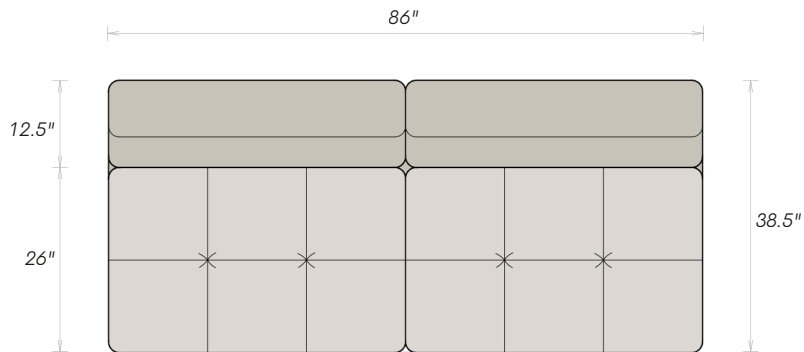

AVAILABLE CONFIGURATIONS

OTTOMAN 43" × 26.5"	SINGLE 43" × 38.5"	2 SEATER 86" × 38.5"	3 SEATER 129" × 38.5"
RIGHT/LEFT CHAISE 100" × 78"	MODULAR & CONFIGURABLE		

UNIVERSAL DIMENSIONS

SEAT HEIGHT 15"	ARM & BACK HEIGHT 26"	SEAT DEPTH — CLASSIC 26"	SEAT DEPTH — DEEP 29"
--------------------	--------------------------	-----------------------------	--------------------------

SEAT HEIGHT 15"	ARM & BACK HEIGHT 26"	SEAT DEPTH — CLASSIC 26"	SEAT DEPTH — DEEP 29"
--------------------	--------------------------	-----------------------------	--------------------------

The Feather Lounge Chair is a fundamental building block of the Feather Sofa System, customizable as a standalone statement piece or with additional modules for any configuration.

ARTICTURE — NIMBUS SOFA COLLECTION

Nimbus Loveseat

*Double Seat -
86"*

A two-seat distillation of the Nimbus Sofa's signature form.

The Nimbus 2-Seater Sofa delivers the same generous curves and hand-stitched tufting in a scaled design ideal for smaller living spaces, intimate seating areas, or as a companion to the sectional.

Available in all Nimbus Sofa collection upholstery options.

TOP VIEW
Classic Depth

DIMENSIONS — 2-SEATER

OVERALL WIDTH 86"	OVERALL DEPTH 38.5"	ARM WIDTH N/A
SEAT WIDTH 86"	BACK DEPTH 12.5"	SEAT DEPTH 26"