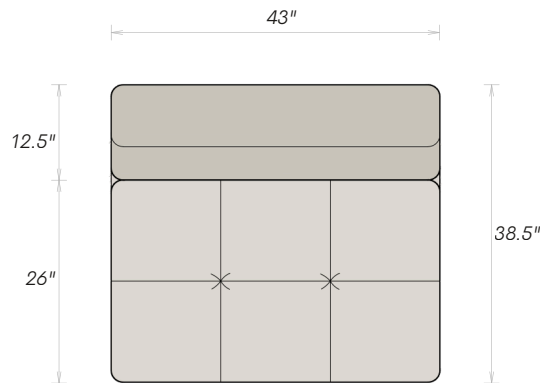

AVAILABLE CONFIGURATIONS

OTTOMAN 43" × 26.5"	SINGLE 43" × 38.5"	2 SEATER 86" × 38.5"	3 SEATER 129" × 38.5"
RIGHT/LEFT CHAISE 100" × 78"	MODULAR & CONFIGURABLE		

UNIVERSAL DIMENSIONS

SEAT HEIGHT 15"	ARM & BACK HEIGHT 26"	SEAT DEPTH — CLASSIC 26"	SEAT DEPTH — DEEP 29"
--------------------	--------------------------	-----------------------------	--------------------------

COLLECTION DIMENSIONS

SEAT HEIGHT 15"	ARM & BACK HEIGHT 26"	SEAT DEPTH — CLASSIC 26"	SEAT DEPTH — DEEP 29"
--------------------	--------------------------	-----------------------------	--------------------------

Nimbus Armchair

*Single Seat -
43"*

A single-seat distillation of the Nimbus Sofa's signature form.

The Nimbus Lounge Chair delivers the same generous curves and hand-stitched tufting in a scale suited to accent seating, reading corners, or as a companion to the sectional.

Available in all Nimbus Sofa collection upholstery options.

TOP VIEW
Classic Depth

DIMENSIONS — SINGLE

OVERALL WIDTH 43"	OVERALL DEPTH 38.5"	ARM WIDTH N/A
SEAT WIDTH 43"	BACK DEPTH 12.5"	SEAT DEPTH 26"

COLLECTION DIMENSIONS