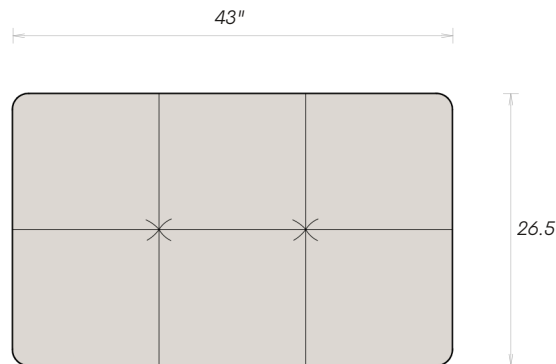

AVAILABLE CONFIGURATIONS

OTTOMAN 43" × 26.5"	SINGLE 43" × 38.5"	2 SEATER 86" × 38.5"	3 SEATER 129" × 38.5"
RIGHT/LEFT CHAISE 100" × 78"	MODULAR & CONFIGURABLE		

UNIVERSAL DIMENSIONS

SEAT HEIGHT 15"	ARM & BACK HEIGHT 26"	SEAT DEPTH — CLASSIC 26"	SEAT DEPTH — DEEP 29"
--------------------	--------------------------	-----------------------------	--------------------------

Available in all Nimbus Sofa collection upholstery options.

TOP VIEW
Classic Depth

DIMENSIONS — OTTOMAN

OVERALL WIDTH 43"	OVERALL DEPTH 26.5"	OVERALL HEIGHT 15"
----------------------	------------------------	-----------------------

COLLECTION DIMENSIONS

SEAT HEIGHT 15"	ARM & BACK HEIGHT 26"	SEAT DEPTH — CLASSIC 26"	SEAT DEPTH — DEEP 29"
--------------------	--------------------------	-----------------------------	--------------------------