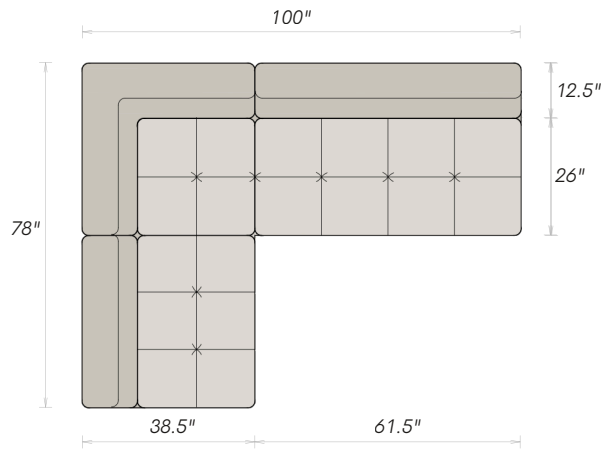

AVAILABLE CONFIGURATIONS

OTTOMAN 43" × 26.5"	SINGLE 43" × 38.5"	2 SEATER 86" × 38.5"	3 SEATER 129" × 38.5"
RIGHT/LEFT CHAISE 100" × 78"	MODULAR & CONFIGURABLE		

UNIVERSAL DIMENSIONS

SEAT HEIGHT 15"	ARM & BACK HEIGHT 26"	SEAT DEPTH — CLASSIC 26"	SEAT DEPTH — DEEP 29"
--------------------	--------------------------	-----------------------------	--------------------------

ARTICTURE — NIMBUS SOFA COLLECTION

Nimbus Chaise Sectional

Sectional with Left/Right Chaise - 100"

A modular expression of the Nimbus Sofa's signature form.

The Nimbus Left/Right Chaise delivers the same generous curves and hand-stitched tufting in a flexible configuration designed for adaptable layouts, evolving spaces, and statement-making comfort.

Available in all Nimbus Sofa collection upholstery options.

TOP VIEW
Classic Depth

DIMENSIONS — CHAISE

OVERALL WIDTH 100"	OVERALL DEPTH 78"	ARM WIDTH N/A
SEAT WIDTH 87.5"	BACK DEPTH 12.5"	SEAT DEPTH 26"

COLLECTION DIMENSIONS