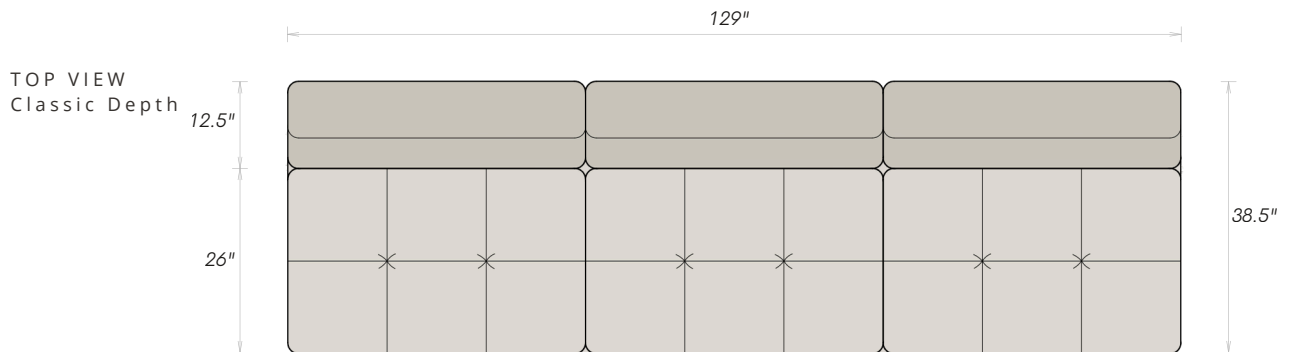

AVAILABLE CONFIGURATIONS

OTTOMAN 43" × 26.5"	SINGLE 43" × 38.5"	2 SEATER 86" × 38.5"	3 SEATER 129" × 38.5"
RIGHT/LEFT CHAISE 100" × 78"	MODULAR & CONFIGURABLE		

UNIVERSAL DIMENSIONS

SEAT HEIGHT 15"	ARM & BACK HEIGHT 26"	SEAT DEPTH — CLASSIC 26"	SEAT DEPTH — DEEP 29"
--------------------	--------------------------	-----------------------------	--------------------------

COLLECTION DIMENSIONS

SEAT HEIGHT 15"	ARM & BACK HEIGHT 26"	SEAT DEPTH — CLASSIC 26"	SEAT DEPTH — DEEP 29"
--------------------	--------------------------	-----------------------------	--------------------------

Available in all Nimbus Sofa collection upholstery options.

DIMENSIONS — 3-SEATER

OVERALL WIDTH 129"	OVERALL DEPTH 38.5"	ARM WIDTH N/A
SEAT WIDTH 129"	BACK DEPTH 12.5"	SEAT DEPTH 26"

COLLECTION DIMENSIONS