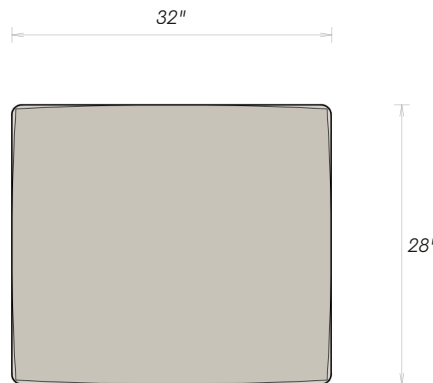

*Available in all Modern Italian Leather Sofa collection upholstery options.*

TOP VIEW  
Classic Depth

DIMENSIONS — OTTOMAN

OVERALL WIDTH 32"	OVERALL DEPTH 28"	OVERALL HEIGHT 16.5"
----------------------	----------------------	-------------------------

COLLECTION DIMENSIONS

SEAT HEIGHT 16.5"	ARM & BACK HEIGHT 35"	SEAT DEPTH — CLASSIC 25"	SEAT DEPTH — DEEP 27.5"
----------------------	--------------------------	-----------------------------	----------------------------