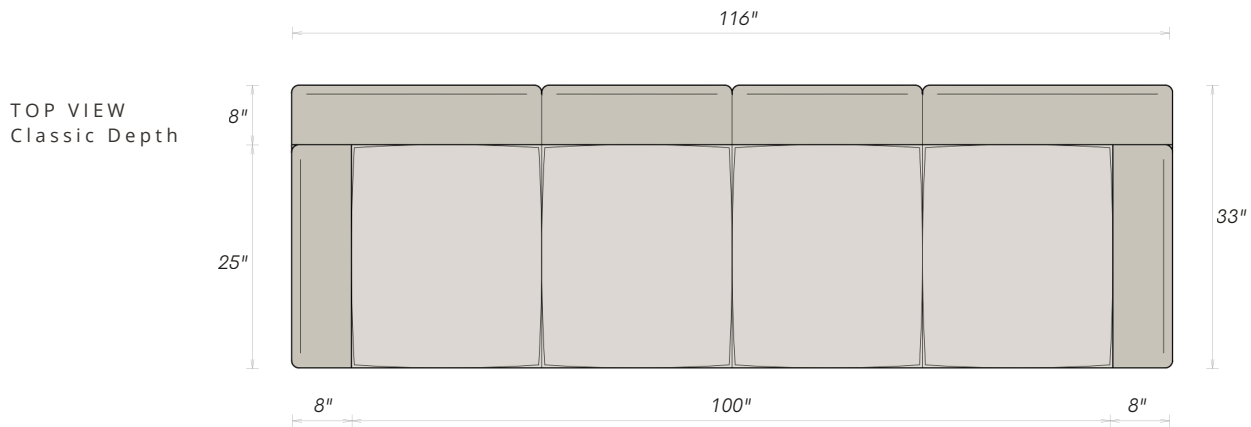

DIMENSIONS — 3-SEATER

OVERALL WIDTH 116"	OVERALL DEPTH 33"	ARM WIDTH 8"
SEAT WIDTH 100"	BACK DEPTH 8"	SEAT DEPTH 25"

COLLECTION DIMENSIONS

SEAT HEIGHT 16.5"	ARM & BACK HEIGHT 35"	SEAT DEPTH — CLASSIC 25"	SEAT DEPTH — DEEP 27.5"

The Modern Italian Leather 4-Seater is a fundamental building block of The Modern Italian Leather Sofa System, customizable as a standalone statement piece or with additional modules for any configuration.