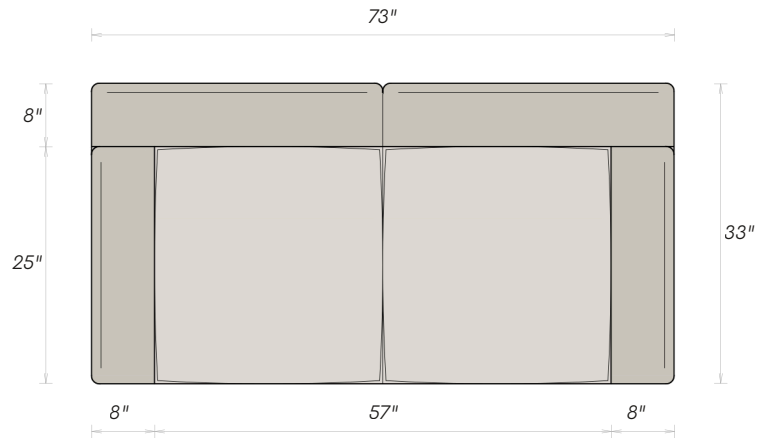

AVAILABLE CONFIGURATIONS

OTTOMAN 32" x 28"	SINGLE 43" x 33"	2 SEATER 73" x 33"	3 SEATER 116" x 33"
RIGHT/LEFT CHAISE 146" x 69"	RIGHT/LEFT CHAISE 157" x 69"	MODULAR & CONFIGURABLE	

UNIVERSAL DIMENSIONS

SEAT HEIGHT 16.5"	ARM & BACK HEIGHT 35"	SEAT DEPTH — CLASSIC 25"	SEAT DEPTH — DEEP 27.5"
----------------------	--------------------------	-----------------------------	----------------------------

# Modern Italian Loveseat

*Double Seat -  
73"*

A two-seat distillation of the Modern Italian Leather Sofa's signature form.

The Modern Italian Leather Loveseat delivers the same generous curves and hand-stitched tufting in a scaled design ideal for smaller living spaces, intimate seating areas, or as a companion to the sectional.

*Available in all Modern Italian Leather Sofa collection upholstery options.*

TOP VIEW  
Classic Depth

DIMENSIONS — 2-SEATER

OVERALL WIDTH 73"	OVERALL DEPTH 33"	ARM WIDTH 8"
SEAT WIDTH 57"	BACK DEPTH 8"	SEAT DEPTH 25"

## COLLECTION DIMENSIONS

SEAT HEIGHT 16.5"	ARM & BACK HEIGHT 35"	SEAT DEPTH — CLASSIC 25"	SEAT DEPTH — DEEP 27.5"
----------------------	--------------------------	-----------------------------	----------------------------