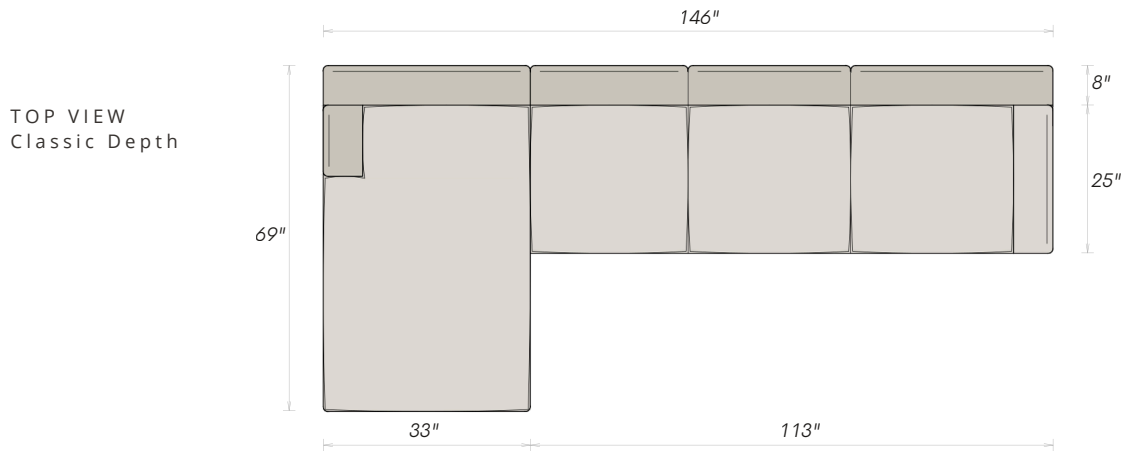

AVAILABLE CONFIGURATIONS

OTTOMAN 32" x 28"	SINGLE 43" x 33"	2 SEATER 73" x 33"	3 SEATER 116" x 33"
RIGHT/LEFT CHAISE 146" x 69"	RIGHT/LEFT CHAISE 157" x 69"	MODULAR & CONFIGURABLE	

UNIVERSAL DIMENSIONS

SEAT HEIGHT 16.5"	ARM & BACK HEIGHT 35"	SEAT DEPTH — CLASSIC 25"	SEAT DEPTH — DEEP 27.5"
----------------------	--------------------------	-----------------------------	----------------------------

*Available in all Modern Italian Leather Sofa collection upholstery options.*

TOP VIEW  
Classic Depth

DIMENSIONS — OTTOMAN

OVERALL WIDTH 32"	OVERALL DEPTH 28"	OVERALL HEIGHT 16.5"
----------------------	----------------------	-------------------------

## DIMENSIONS — CHAISE

OVERALL WIDTH 146"	OVERALL DEPTH 69"	ARM WIDTH 8"
SEAT WIDTH 138"	BACK DEPTH 8"	SEAT DEPTH 25"

## COLLECTION DIMENSIONS

SEAT HEIGHT 16.5"	ARM & BACK HEIGHT 35"	SEAT DEPTH — CLASSIC 25"	SEAT DEPTH — DEEP 27.5"
----------------------	--------------------------	-----------------------------	----------------------------