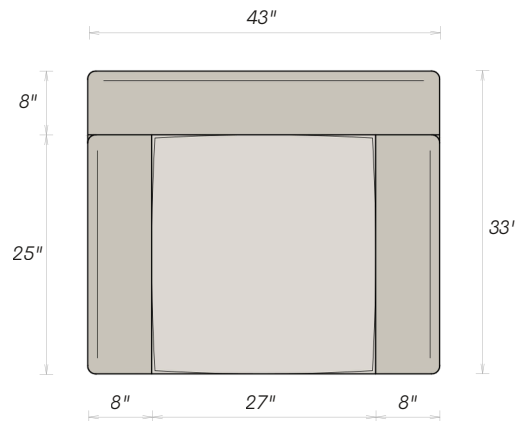

AVAILABLE CONFIGURATIONS

OTTOMAN 32" x 28"	SINGLE 43" x 33"	2 SEATER 73" x 33"	3 SEATER 116" x 33"
RIGHT/LEFT CHAISE 146" x 69"	RIGHT/LEFT CHAISE 157" x 69"	MODULAR & CONFIGURABLE	

UNIVERSAL DIMENSIONS

SEAT HEIGHT 16.5"	ARM & BACK HEIGHT 35"	SEAT DEPTH — CLASSIC 25"	SEAT DEPTH — DEEP 27.5"
----------------------	--------------------------	-----------------------------	----------------------------

# Modern Italian Armchair

*Single Seat -  
43"*

A single-seat distillation of the Modern Italian Leather Sofa's signature form.

The Modern Italian Leather Lounge Chair delivers the same generous curves and hand-stitched tufting in a scale suited to accent seating, reading corners, or as a companion to the sectional.

*Available in all Modern Italian Leather Sofa collection upholstery options.*

TOP VIEW  
Classic Depth

DIMENSIONS — SINGLE

OVERALL WIDTH 43"	OVERALL DEPTH 33"	ARM WIDTH 8"
SEAT WIDTH 27"	BACK DEPTH 8"	SEAT DEPTH 25"

COLLECTION DIMENSIONS

SEAT HEIGHT 16.5"	ARM & BACK HEIGHT 35"	SEAT DEPTH — CLASSIC 25"	SEAT DEPTH — DEEP 27.5"
----------------------	--------------------------	-----------------------------	----------------------------