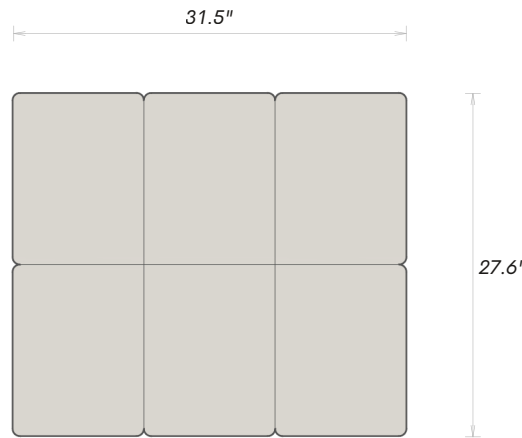

Available in all Juna Comfort Sofa collection upholstery options.

TOP VIEW
Classic Depth

DIMENSIONS — OTTOMAN

OVERALL WIDTH 31.5"	OVERALL DEPTH 27.6"	OVERALL HEIGHT 16"
------------------------	------------------------	-----------------------

COLLECTION DIMENSIONS

SEAT HEIGHT 16"	ARM & BACK HEIGHT 27"	SEAT DEPTH — CLASSIC 26"	SEAT DEPTH — DEEP 29"
--------------------	--------------------------	-----------------------------	--------------------------