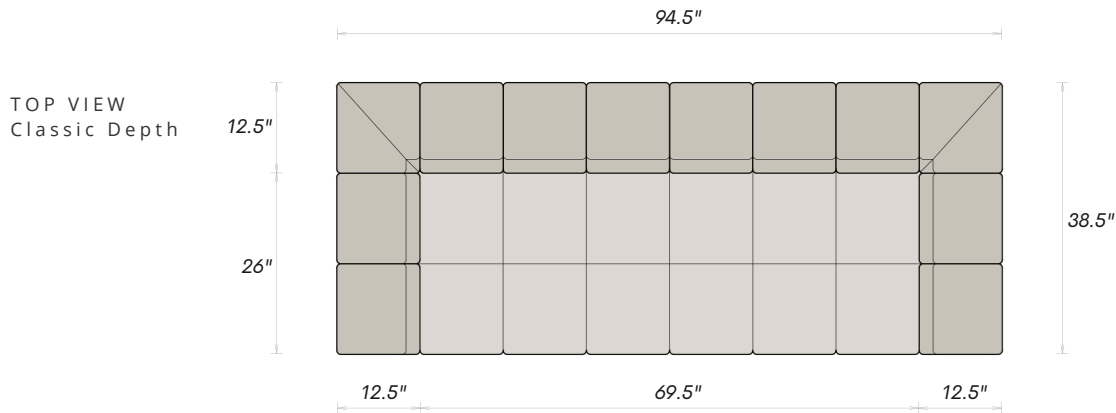

AVAILABLE CONFIGURATIONS

<p>OTTOMAN 31.5" x 27.6"</p>	<p>2-SEATER 57" x 38.5"</p>	<p>3-SEATER 94.5" x 38.5"</p>
<p>MODULAR & CONFIGURABLE</p>		

UNIVERSAL DIMENSIONS

<p>SEAT HEIGHT 16"</p>	<p>ARM & BACK HEIGHT 27"</p>	<p>SEAT DEPTH — CLASSIC 26"</p>	<p>SEAT DEPTH — DEEP 29"</p>
----------------------------	--------------------------------------	-------------------------------------	----------------------------------

COLLECTION DIMENSIONS

SEAT HEIGHT 16"	ARM & BACK HEIGHT 27"	SEAT DEPTH — CLASSIC 26"	SEAT DEPTH — DEEP 29"
--------------------	--------------------------	-----------------------------	--------------------------

Available in all Juna Comfort Sofa collection upholstery options.

DIMENSIONS — 3-SEATER

OVERALL WIDTH 94.5"	OVERALL DEPTH 38.5"	ARM WIDTH 12.5"
SEAT WIDTH 69.5"	BACK DEPTH 12.5"	SEAT DEPTH 26"

COLLECTION DIMENSIONS