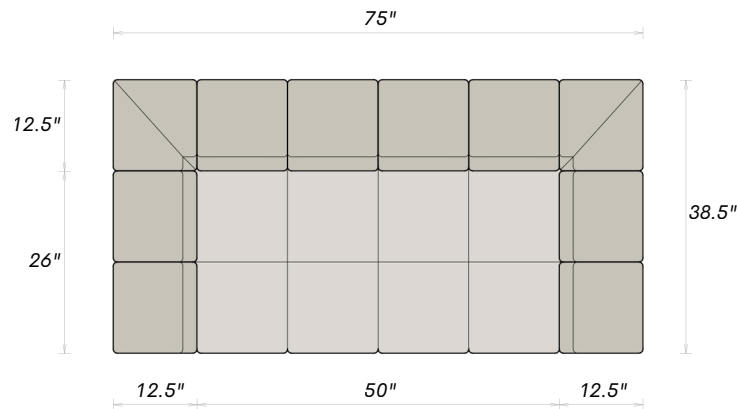

AVAILABLE CONFIGURATIONS

<p>OTTOMAN 31.5" x 27.6"</p>	<p>2-SEATER 57" x 38.5"</p>	<p>3-SEATER 94.5" x 38.5"</p>
<p>MODULAR & CONFIGURABLE</p>		

UNIVERSAL DIMENSIONS

<p>SEAT HEIGHT 16"</p>	<p>ARM & BACK HEIGHT 27"</p>	<p>SEAT DEPTH — CLASSIC 26"</p>	<p>SEAT DEPTH — DEEP 29"</p>
----------------------------	--------------------------------------	-------------------------------------	----------------------------------

Available in all Juna Comfort Sofa collection upholstery options.

TOP VIEW
Classic Depth

DIMENSIONS — OTTOMAN

OVERALL WIDTH 31.5"	OVERALL DEPTH 27.6"	OVERALL HEIGHT 16"
------------------------	------------------------	-----------------------

Available in all Juna Comfort Sofa collection upholstery options.

TOP VIEW
Classic Depth

DIMENSIONS — SINGLE

OVERALL WIDTH 75"	OVERALL DEPTH 38.5"	ARM WIDTH 12.5"
SEAT WIDTH 50"	BACK DEPTH 12.5"	SEAT DEPTH 26"

COLLECTION DIMENSIONS

SEAT HEIGHT 16"	ARM & BACK HEIGHT 27"	SEAT DEPTH — CLASSIC 26"	SEAT DEPTH — DEEP 29"
--------------------	--------------------------	-----------------------------	--------------------------