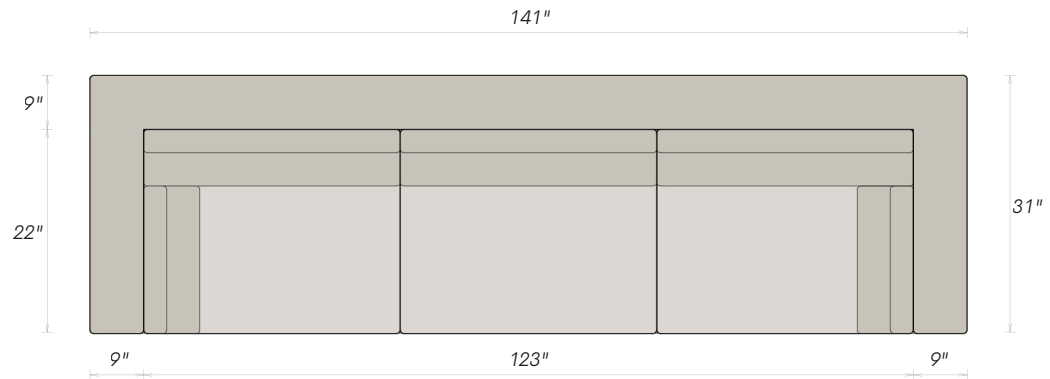

AVAILABLE CONFIGURATIONS

OTTOMAN 41" x 33"	SINGLE 59" x 31"	2 SEATER 100" x 31"	3 SEATER 141" x 31"
4 SEATER 150" x 80"	MODULAR & CONFIGURABLE		

UNIVERSAL DIMENSIONS

SEAT HEIGHT 19"	ARM & BACK HEIGHT 29.7"	SEAT DEPTH — CLASSIC 22"	SEAT DEPTH — DEEP 25"
--------------------	----------------------------	-----------------------------	--------------------------

Available in all Heavens Sofa collection upholstery options.

TOP VIEW
Classic Depth

DIMENSIONS — 2-SEATER

OVERALL WIDTH 100"	OVERALL DEPTH 31"	ARM WIDTH 9"
SEAT WIDTH 82"	BACK DEPTH 9"	SEAT DEPTH 22"

COLLECTION DIMENSIONS

Available in all Heavens Sofa collection upholstery options.

TOP VIEW
Classic Depth

DIMENSIONS — 3-SEATER

OVERALL WIDTH 141"	OVERALL DEPTH 31"	ARM WIDTH 9"
SEAT WIDTH 123"	BACK DEPTH 9"	SEAT DEPTH 22"

COLLECTION DIMENSIONS

Available in all Heavens Sofa collection upholstery options.

TOP VIEW
Classic Depth

DIMENSIONS — 4-SEATER

OVERALL WIDTH 150"	OVERALL DEPTH 80"	ARM WIDTH 9"
SEAT WIDTH 132"	BACK DEPTH 9"	SEAT DEPTH 22"

COLLECTION DIMENSIONS