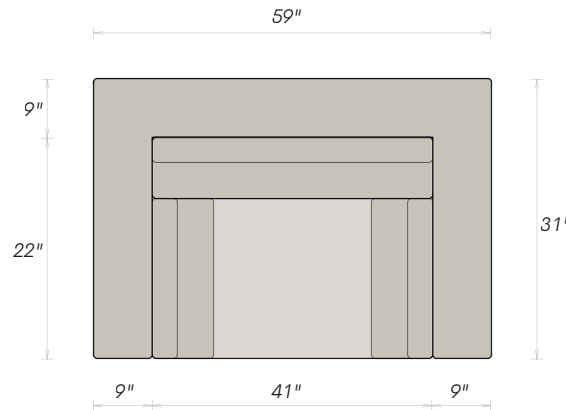

AVAILABLE CONFIGURATIONS

OTTOMAN 41" x 33"	SINGLE 59" x 31"	2 SEATER 100" x 31"	3 SEATER 141" x 31"
4 SEATER 150" x 80"	MODULAR & CONFIGURABLE		

UNIVERSAL DIMENSIONS

SEAT HEIGHT 19"	ARM & BACK HEIGHT 29.7"	SEAT DEPTH — CLASSIC 22"	SEAT DEPTH — DEEP 25"
--------------------	----------------------------	-----------------------------	--------------------------

Available in all Heavens Sofa collection upholstery options.

TOP VIEW
Classic Depth

DIMENSIONS — SINGLE

OVERALL WIDTH 59"	OVERALL DEPTH 31"	ARM WIDTH 9"
SEAT WIDTH 41"	BACK DEPTH 9"	SEAT DEPTH 22"

COLLECTION DIMENSIONS

Available in all Heavens Sofa collection upholstery options.

TOP VIEW
Classic Depth

DIMENSIONS — 4-SEATER

OVERALL WIDTH 150"	OVERALL DEPTH 80"	ARM WIDTH 9"
SEAT WIDTH 132"	BACK DEPTH 9"	SEAT DEPTH 22"

COLLECTION DIMENSIONS