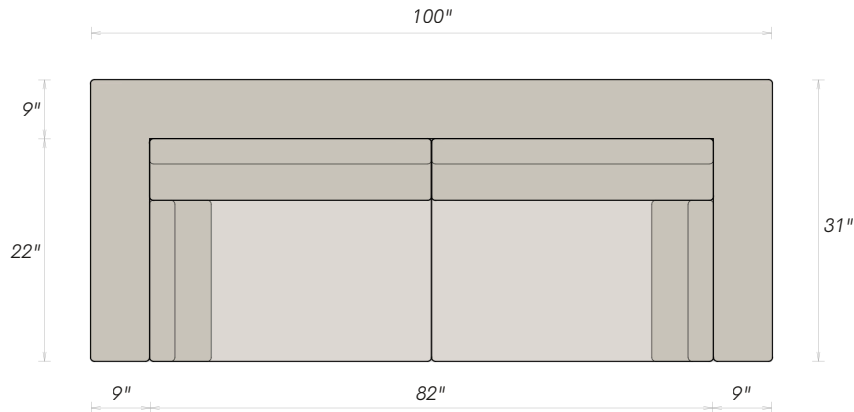

AVAILABLE CONFIGURATIONS

OTTOMAN 41" x 33"	SINGLE 59" x 31"	2 SEATER 100" x 31"	3 SEATER 141" x 31"
4 SEATER 150" x 80"	MODULAR & CONFIGURABLE		

UNIVERSAL DIMENSIONS

SEAT HEIGHT 19"	ARM & BACK HEIGHT 29.7"	SEAT DEPTH — CLASSIC 22"	SEAT DEPTH — DEEP 25"
--------------------	----------------------------	-----------------------------	--------------------------

Available in all Heavens Sofa collection upholstery options.

TOP VIEW
Classic Depth

DIMENSIONS — 2-SEATER

OVERALL WIDTH 100"	OVERALL DEPTH 31"	ARM WIDTH 9"
SEAT WIDTH 82"	BACK DEPTH 9"	SEAT DEPTH 22"

COLLECTION DIMENSIONS