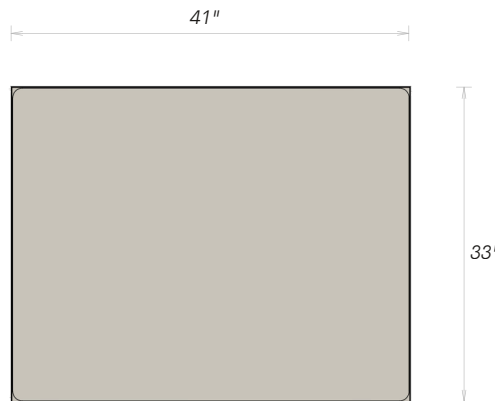

AVAILABLE CONFIGURATIONS

OTTOMAN 41" x 33"	SINGLE 59" x 31"	2 SEATER 100" x 31"	3 SEATER 141" x 31"
4 SEATER 150" x 80"	MODULAR & CONFIGURABLE		

UNIVERSAL DIMENSIONS

SEAT HEIGHT 19"	ARM & BACK HEIGHT 29.7"	SEAT DEPTH — CLASSIC 22"	SEAT DEPTH — DEEP 25"
--------------------	----------------------------	-----------------------------	--------------------------

Available in all The Heavens Sofa collection upholstery options.

TOP VIEW
Classic Depth

DIMENSIONS — OTTOMAN

OVERALL WIDTH 41"	OVERALL DEPTH 33"	OVERALL HEIGHT 19"
----------------------	----------------------	-----------------------

COLLECTION DIMENSIONS

SEAT HEIGHT 19"	ARM & BACK HEIGHT 29.7"	SEAT DEPTH — CLASSIC 22"	SEAT DEPTH — DEEP 25"
--------------------	----------------------------	-----------------------------	--------------------------