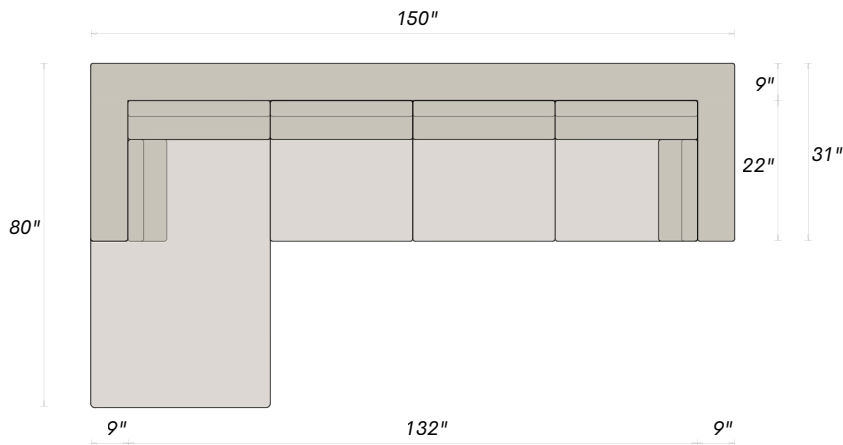

AVAILABLE CONFIGURATIONS

OTTOMAN 41" x 33"	SINGLE 59" x 31"	2 SEATER 100" x 31"	3 SEATER 141" x 31"
4 SEATER 150" x 80"	MODULAR & CONFIGURABLE		

UNIVERSAL DIMENSIONS

SEAT HEIGHT 19"	ARM & BACK HEIGHT 29.7"	SEAT DEPTH — CLASSIC 22"	SEAT DEPTH — DEEP 25"
--------------------	----------------------------	-----------------------------	--------------------------

Available in all Heavens Sofa collection upholstery options.

TOP VIEW
Classic Depth

DIMENSIONS — 3-SEATER

OVERALL WIDTH 141"	OVERALL DEPTH 31"	ARM WIDTH 9"
SEAT WIDTH 123"	BACK DEPTH 9"	SEAT DEPTH 22"

COLLECTION DIMENSIONS

Available in all Heavens Sofa collection upholstery options.

TOP VIEW
Classic Depth

DIMENSIONS — 4-SEATER

OVERALL WIDTH 150"	OVERALL DEPTH 80"	ARM WIDTH 9"
SEAT WIDTH 132"	BACK DEPTH 9"	SEAT DEPTH 22"

COLLECTION DIMENSIONS