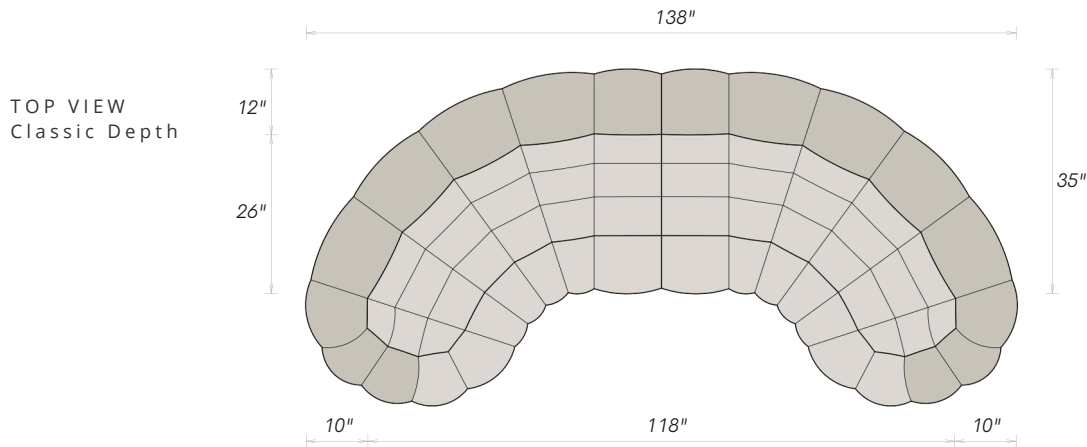

AVAILABLE CONFIGURATIONS

OTTOMAN 19" Ø	SINGLE 53" x 35"	2 SEATER 82" x 35"	3 SEATER 104" x 35"
4 SEATER 138" x 35"	3 SEATER L 121" x 71"	4 SEATER L 132" x 71"	MODULAR & CONFIGURABLE

UNIVERSAL DIMENSIONS

Available in all Cuban Sofa collection upholstery options.

TOP VIEW
Classic Depth

DIMENSIONS — OTTOMAN

OVERALL DIAMETER 19" Ø	OVERALL HEIGHT 17.7"
---------------------------	-------------------------

COLLECTION DIMENSIONS

Available in all Cuban Sofa collection upholstery options.

DIMENSIONS — 3-SEATER

OVERALL WIDTH 104"	OVERALL DEPTH 35"	ARM WIDTH 10"
SEAT WIDTH 84"	BACK DEPTH 12"	SEAT DEPTH 23"

COLLECTION DIMENSIONS

SEAT HEIGHT 17.7"	ARM & BACK HEIGHT 29.7"	SEAT DEPTH — CLASSIC 23"	SEAT DEPTH — DEEP 26"
----------------------	----------------------------	-----------------------------	--------------------------

Available in all Cuban Sofa collection upholstery options.

DIMENSIONS — 4-SEATER

OVERALL WIDTH 138"	OVERALL DEPTH 35"	ARM WIDTH 10"
SEAT WIDTH 118"	BACK DEPTH 12"	SEAT DEPTH 23"

COLLECTION DIMENSIONS

SEAT HEIGHT 17.7"	ARM & BACK HEIGHT 29.7"	SEAT DEPTH — CLASSIC 23"	SEAT DEPTH — DEEP 26"
----------------------	----------------------------	-----------------------------	--------------------------