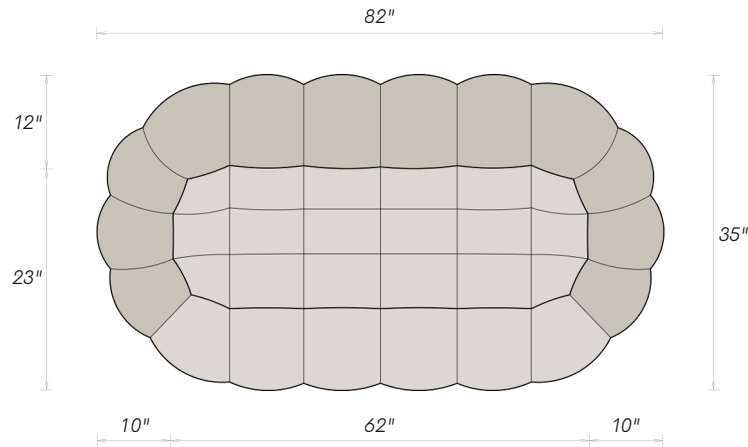

Available in all Cuban Sofa collection upholstery options.

TOP VIEW
Classic Depth

DIMENSIONS — OTTOMAN

OVERALL DIAMETER 19" Ø	OVERALL HEIGHT 17.7"
---------------------------	-------------------------

COLLECTION DIMENSIONS

Available in all Cuban Sofa collection upholstery options.

TOP VIEW
Classic Depth

DIMENSIONS — SINGLE

OVERALL WIDTH 53"	OVERALL DEPTH 35"	ARM WIDTH 10"
SEAT WIDTH 33"	BACK DEPTH 12"	SEAT DEPTH 23"

COLLECTION DIMENSIONS

SEAT HEIGHT 17.7"	ARM & BACK HEIGHT 29.7"	SEAT DEPTH — CLASSIC 23"	SEAT DEPTH — DEEP 26"
----------------------	----------------------------	-----------------------------	--------------------------

The Cuban Single is a fundamental building block of the Cuban Sofa System, customizable as a standalone statement piece or with additional modules for any configuration.

Available in all Cuban Sofa collection upholstery options.

TOP VIEW
Classic Depth

DIMENSIONS — 2-SEATER

OVERALL WIDTH 82"	OVERALL DEPTH 35"	ARM WIDTH 10"
SEAT WIDTH 62"	BACK DEPTH 12"	SEAT DEPTH 23"

COLLECTION DIMENSIONS