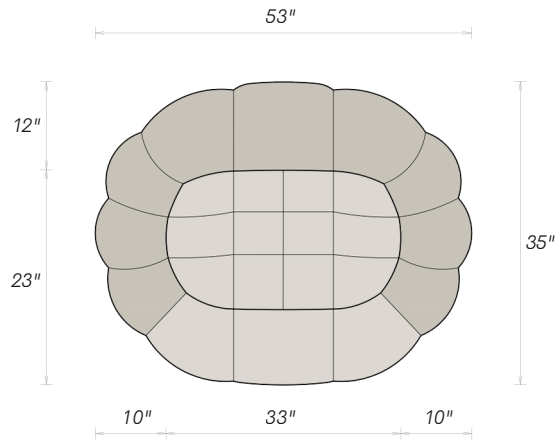

Available in all Cuban Sofa collection upholstery options.

TOP VIEW
Classic Depth

DIMENSIONS — OTTOMAN

OVERALL DIAMETER 19" Ø	OVERALL HEIGHT 17.7"
---------------------------	-------------------------

COLLECTION DIMENSIONS

SEAT HEIGHT 17.7"	ARM & BACK HEIGHT 29.7"	SEAT DEPTH — CLASSIC 23"	SEAT DEPTH — DEEP 26"
----------------------	----------------------------	-----------------------------	--------------------------

The Cuban Ottoman is a fundamental building block of the Cuban Sofa System, customizable as a standalone statement piece or with additional modules for any configuration.

Available in all Cuban Sofa collection upholstery options.

TOP VIEW
Classic Depth

DIMENSIONS — SINGLE

OVERALL WIDTH 53"	OVERALL DEPTH 35"	ARM WIDTH 10"
SEAT WIDTH 33"	BACK DEPTH 12"	SEAT DEPTH 23"

COLLECTION DIMENSIONS

COLLECTION DIMENSIONS

SEAT HEIGHT 17.7"	ARM & BACK HEIGHT 29.7"	SEAT DEPTH — CLASSIC 23"	SEAT DEPTH — DEEP 26"
----------------------	----------------------------	-----------------------------	--------------------------