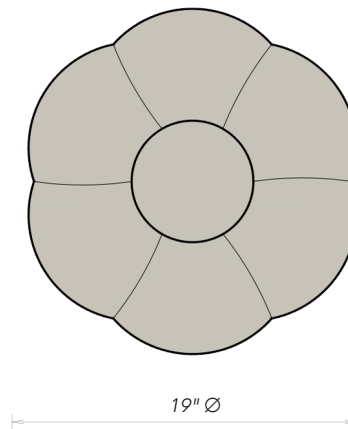

Available in all Cuban Sofa collection upholstery options.

TOP VIEW
Classic Depth

DIMENSIONS — OTTOMAN

OVERALL DIAMETER 19" Ø	OVERALL HEIGHT 17.7"
---------------------------	-------------------------

COLLECTION DIMENSIONS