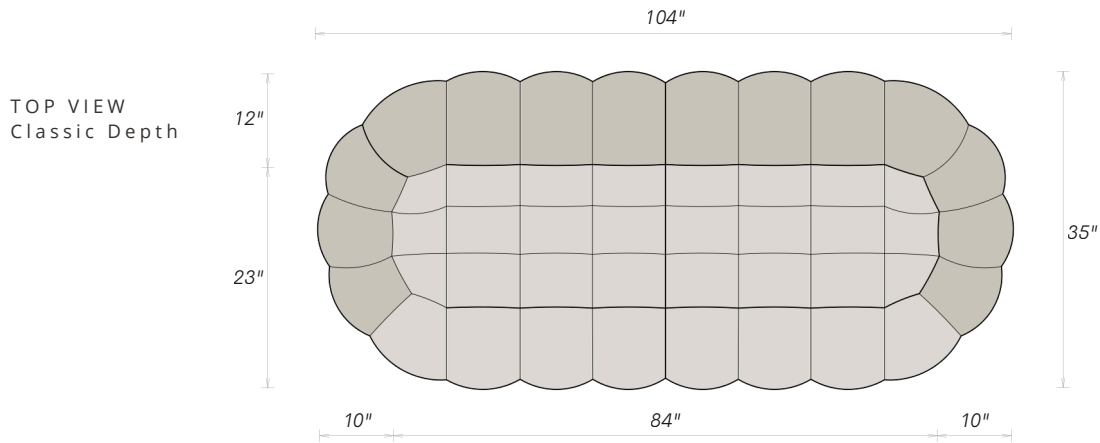

AVAILABLE CONFIGURATIONS

OTTOMAN 19" Ø	SINGLE 53" x 35"	2 SEATER 82" x 35"	3 SEATER 104" x 35"
4 SEATER 138" x 35"	3 SEATER L 121" x 71"	4 SEATER L 132" x 71"	MODULAR & CONFIGURABLE

UNIVERSAL DIMENSIONS

Available in all Cuban Sofa collection upholstery options.

TOP VIEW
Classic Depth

DIMENSIONS — OTTOMAN

OVERALL DIAMETER 19" Ø	OVERALL HEIGHT 17.7"
---------------------------	-------------------------

COLLECTION DIMENSIONS

Available in all Cuban Sofa collection upholstery options.

DIMENSIONS — 3-SEATER

OVERALL WIDTH 104"	OVERALL DEPTH 35"	ARM WIDTH 10"
SEAT WIDTH 84"	BACK DEPTH 12"	SEAT DEPTH 23"

COLLECTION DIMENSIONS

SEAT HEIGHT 17.7"	ARM & BACK HEIGHT 29.7"	SEAT DEPTH — CLASSIC 23"	SEAT DEPTH — DEEP 26"
----------------------	----------------------------	-----------------------------	--------------------------

Available in all Cuban Sofa collection upholstery options.

DIMENSIONS — 4-SEATER

OVERALL WIDTH 138"	OVERALL DEPTH 35"	ARM WIDTH 10"
SEAT WIDTH 118"	BACK DEPTH 12"	SEAT DEPTH 23"

COLLECTION DIMENSIONS

SEAT HEIGHT 17.7"	ARM & BACK HEIGHT 29.7"	SEAT DEPTH — CLASSIC 23"	SEAT DEPTH — DEEP 26"
----------------------	----------------------------	-----------------------------	--------------------------