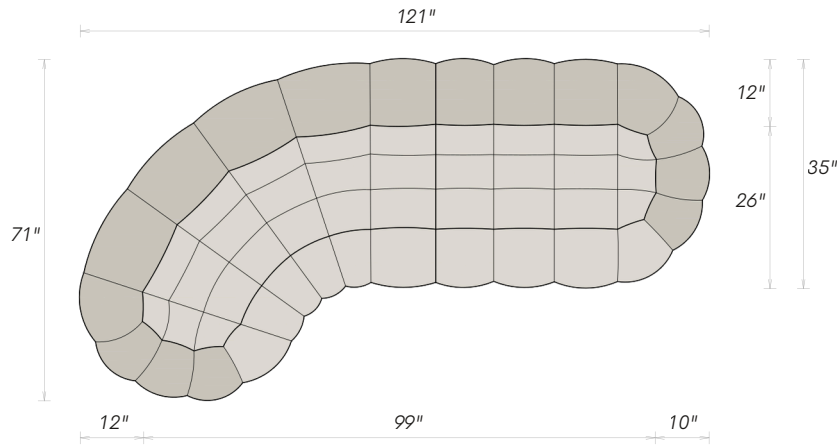

Available in all Cuban Sofa collection upholstery options.

TOP VIEW
Classic Depth

DIMENSIONS — OTTOMAN

OVERALL DIAMETER 19" Ø	OVERALL HEIGHT 17.7"
---------------------------	-------------------------

COLLECTION DIMENSIONS

Available in all Cuban Sofa collection upholstery options.

DIMENSIONS — 4-SEATER

OVERALL WIDTH 138"	OVERALL DEPTH 35"	ARM WIDTH 10"
SEAT WIDTH 118"	BACK DEPTH 12"	SEAT DEPTH 23"

COLLECTION DIMENSIONS

SEAT HEIGHT 17.7"	ARM & BACK HEIGHT 29.7"	SEAT DEPTH — CLASSIC 23"	SEAT DEPTH — DEEP 26"
----------------------	----------------------------	-----------------------------	--------------------------

Cuban L-Shaped Sectional

Accent Form-
121"

Cuban 3-Seater Sectional is a versatile expression of the Cuban Sofa's signature form.

The Cuban 3-Seater Sectional delivers the same generous curves and hand-stitched tufting as a flexible accent—ideal as a footrest, extra seating, or a modular companion within the system.

Available in all Cuban Sofa collection upholstery options.

TOP VIEW
Classic Depth

DIMENSIONS — 3-SEATER SECTIONAL

OVERALL WIDTH 121"	OVERALL DEPTH 71"	ARM WIDTH 10"
SEAT WIDTH 99"	BACK DEPTH 12"	SEAT DEPTH 23"