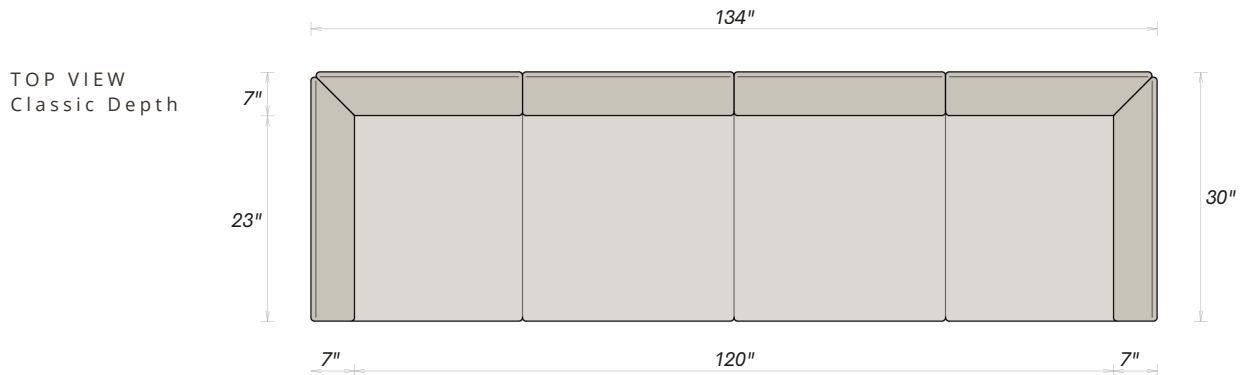

AVAILABLE CONFIGURATIONS

2-SEATER 71" x 30"	4-SEATER 134" x 30"	4-SEATER CHAISE 142" x 67"
MODULAR & CONFIGURABLE		

UNIVERSAL DIMENSIONS

SEAT HEIGHT 16"	ARM & BACK HEIGHT 30"	SEAT DEPTH — CLASSIC 23"	SEAT DEPTH — DEEP 26"
--------------------	--------------------------	-----------------------------	--------------------------

Available in all Contemporary Italian Leather Sofa collection upholstery options.

DIMENSIONS — 4-SEATER

OVERALL WIDTH 134"	OVERALL DEPTH 30"	ARM WIDTH 7"
SEAT WIDTH 120"	BACK DEPTH 7"	SEAT DEPTH 23"

COLLECTION DIMENSIONS

Available in all Contemporary Italian Leather Sofa collection upholstery options.

DIMENSIONS — 4-SEATER

OVERALL WIDTH 142"	OVERALL DEPTH 67"	ARM WIDTH 7"
SEAT WIDTH 128"	BACK DEPTH 7"	SEAT DEPTH 23"

COLLECTION DIMENSIONS