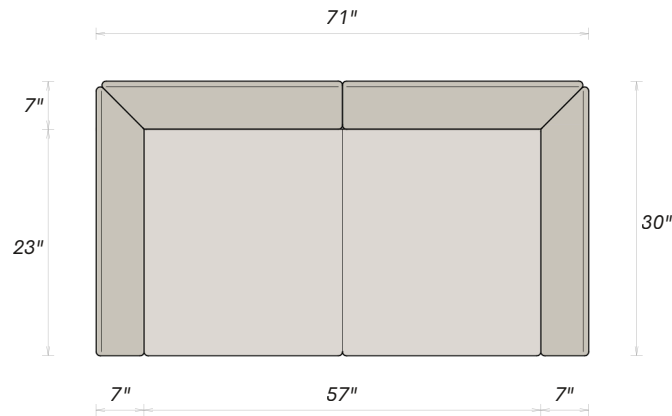

AVAILABLE CONFIGURATIONS

2-SEATER 71" x 30"	4-SEATER 134" x 30"	4-SEATER CHAISE 142" x 67"
MODULAR & CONFIGURABLE		

UNIVERSAL DIMENSIONS

SEAT HEIGHT 16"	ARM & BACK HEIGHT 30"	SEAT DEPTH — CLASSIC 23"	SEAT DEPTH — DEEP 26"
--------------------	--------------------------	-----------------------------	--------------------------

Available in all Contemporary Italian Leather Sofa collection upholstery options.

TOP VIEW
Classic Depth

DIMENSIONS — 2-SEATER

OVERALL WIDTH 71"	OVERALL DEPTH 30"	ARM WIDTH 7"
SEAT WIDTH 57"	BACK DEPTH 7"	SEAT DEPTH 23"

Available in all Contemporary Italian Leather Sofa collection upholstery options.

DIMENSIONS — 4-SEATER

OVERALL WIDTH 134"	OVERALL DEPTH 30"	ARM WIDTH 7"
SEAT WIDTH 120"	BACK DEPTH 7"	SEAT DEPTH 23"

COLLECTION DIMENSIONS

Available in all Contemporary Italian Leather Sofa collection upholstery options.

DIMENSIONS — 4-SEATER

OVERALL WIDTH 142"	OVERALL DEPTH 67"	ARM WIDTH 7"
SEAT WIDTH 128"	BACK DEPTH 7"	SEAT DEPTH 23"

COLLECTION DIMENSIONS