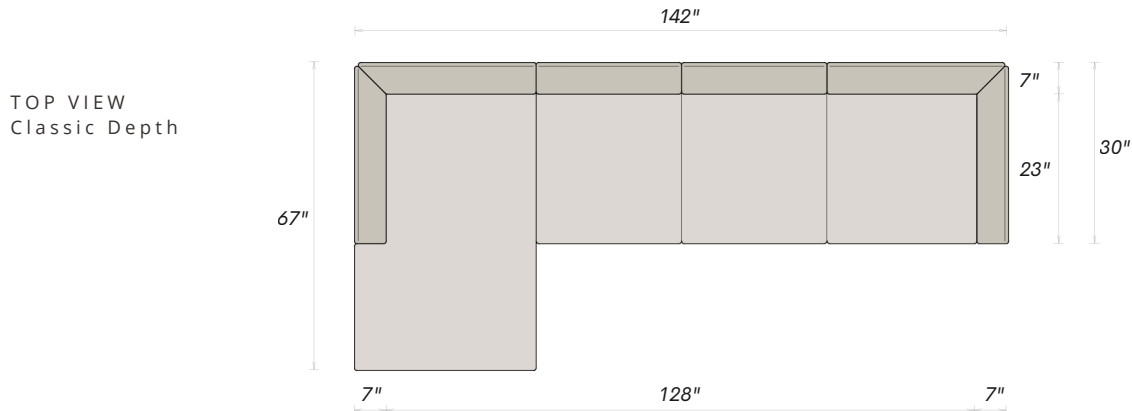

Available in all Contemporary Italian Leather Sofa collection upholstery options.

DIMENSIONS — 4-SEATER

OVERALL WIDTH 134"	OVERALL DEPTH 30"	ARM WIDTH 7"
SEAT WIDTH 120"	BACK DEPTH 7"	SEAT DEPTH 23"

COLLECTION DIMENSIONS

SEAT HEIGHT 16"	ARM & BACK HEIGHT 30"	SEAT DEPTH — CLASSIC 23"	SEAT DEPTH — DEEP 26"
--------------------	--------------------------	-----------------------------	--------------------------

ARTICTURE — CONTEMPORARY ITALIAN SOFA COLLECTION

Available in all Contemporary Italian Leather Sofa collection upholstery options.

DIMENSIONS — 4-SEATER

OVERALL WIDTH 142"	OVERALL DEPTH 67"	ARM WIDTH 7"
SEAT WIDTH 128"	BACK DEPTH 7"	SEAT DEPTH 23"

COLLECTION DIMENSIONS