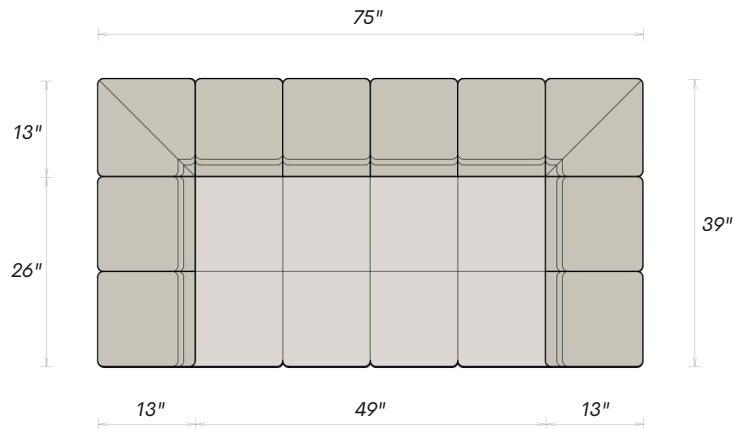

AVAILABLE CONFIGURATIONS

SINGLE 54" x 39"	2-SEATER 75" x 39"
MODULAR & CONFIGURABLE	

UNIVERSAL DIMENSIONS

SEAT HEIGHT 16"	ARM & BACK HEIGHT 27"	SEAT DEPTH — CLASSIC 26"	SEAT DEPTH — DEEP 29"
--------------------	--------------------------	-----------------------------	--------------------------

TOP VIEW
Classic Depth

DIMENSIONS — SINGLE

OVERALL WIDTH 54"	OVERALL DEPTH 39"	ARM WIDTH 13"
SEAT WIDTH 28"	BACK DEPTH 13"	SEAT DEPTH 26"

COLLECTION DIMENSIONS

SEAT HEIGHT 16"	ARM & BACK HEIGHT 27"	SEAT DEPTH — CLASSIC 26"	SEAT DEPTH — DEEP 29"
--------------------	--------------------------	-----------------------------	--------------------------

TOP VIEW
Classic Depth

DIMENSIONS — 2-SEATER

OVERALL WIDTH 75"	OVERALL DEPTH 39"	ARM WIDTH 13"
SEAT WIDTH 49"	BACK DEPTH 13"	SEAT DEPTH 26"

COLLECTION DIMENSIONS

SEAT HEIGHT 16"	ARM & BACK HEIGHT 27"	SEAT DEPTH — CLASSIC 26"	SEAT DEPTH — DEEP 29"
--------------------	--------------------------	-----------------------------	--------------------------