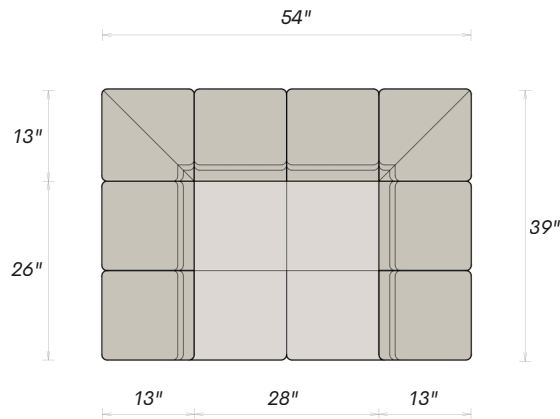

AVAILABLE CONFIGURATIONS

SINGLE 54" x 39"	2-SEATER 75" x 39"
MODULAR & CONFIGURABLE	

UNIVERSAL DIMENSIONS

SEAT HEIGHT 16"	ARM & BACK HEIGHT 27"	SEAT DEPTH — CLASSIC 26"	SEAT DEPTH — DEEP 29"
--------------------	--------------------------	-----------------------------	--------------------------

TOP VIEW
Classic Depth

DIMENSIONS — SINGLE

OVERALL WIDTH 54"	OVERALL DEPTH 39"	ARM WIDTH 13"
SEAT WIDTH 28"	BACK DEPTH 13"	SEAT DEPTH 26"

COLLECTION DIMENSIONS

SEAT HEIGHT 16"	ARM & BACK HEIGHT 27"	SEAT DEPTH — CLASSIC 26"	SEAT DEPTH — DEEP 29"
--------------------	--------------------------	-----------------------------	--------------------------

TOP VIEW
Classic Depth

DIMENSIONS — 2-SEATER

OVERALL WIDTH 75"	OVERALL DEPTH 39"	ARM WIDTH 13"
SEAT WIDTH 49"	BACK DEPTH 13"	SEAT DEPTH 26"

COLLECTION DIMENSIONS

SEAT HEIGHT 16"	ARM & BACK HEIGHT 27"	SEAT DEPTH — CLASSIC 26"	SEAT DEPTH — DEEP 29"
--------------------	--------------------------	-----------------------------	--------------------------