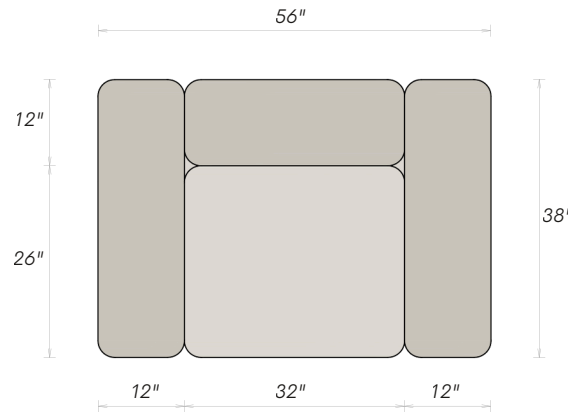

AVAILABLE CONFIGURATIONS

OTTOMAN 31" x 27"	SINGLE 56" x 38"	2 SEATER 87" x 38"	3 SEATER 113" x 38"
MODULAR & CONFIGURABLE			

UNIVERSAL DIMENSIONS

SEAT HEIGHT 17.3"	ARM & BACK HEIGHT 29.7"	SEAT DEPTH — CLASSIC 26"	SEAT DEPTH — DEEP 29"
----------------------	----------------------------	-----------------------------	--------------------------

Available in all Aspen Cloud Collection upholstery options.

TOP VIEW
Classic Depth

DIMENSIONS — OTTOMAN

OVERALL WIDTH 31"	OVERALL DEPTH 27"	OVERALL HEIGHT 17.3"
----------------------	----------------------	-------------------------

COLLECTION DIMENSIONS

SEAT HEIGHT 17.3"	ARM & BACK HEIGHT 23/28"	SEAT DEPTH — CLASSIC 26"	SEAT DEPTH — DEEP 29"
----------------------	-----------------------------	-----------------------------	--------------------------

Available in all Aspen Cloud Collection upholstery options.

TOP VIEW
Classic Depth

DIMENSIONS — SINGLE

OVERALL WIDTH 56"	OVERALL DEPTH 38"	ARM WIDTH 12"
SEAT WIDTH 32"	BACK DEPTH 12"	SEAT DEPTH 26"

COLLECTION DIMENSIONS