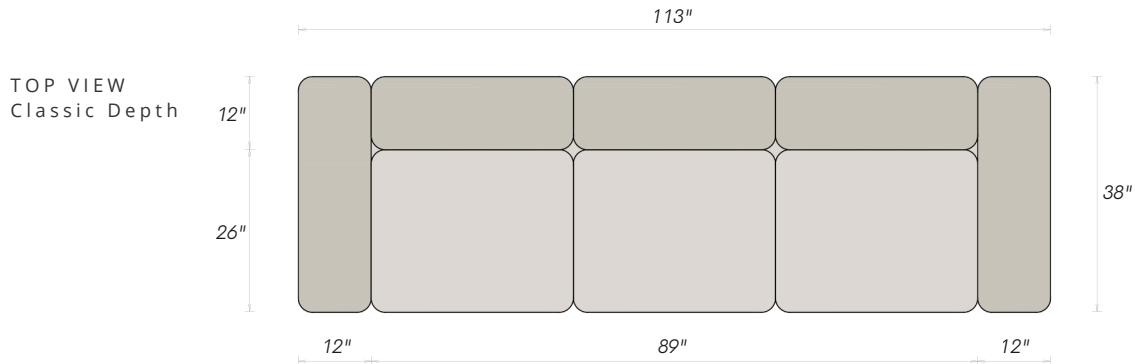

AVAILABLE CONFIGURATIONS

OTTOMAN 31" x 27"	SINGLE 56" x 38"	2 SEATER 87" x 38"	3 SEATER 113" x 38"
MODULAR & CONFIGURABLE			

UNIVERSAL DIMENSIONS

SEAT HEIGHT 17.3"	ARM & BACK HEIGHT 29.7"	SEAT DEPTH — CLASSIC 26"	SEAT DEPTH — DEEP 29"
----------------------	----------------------------	-----------------------------	--------------------------

Available in all Aspen Cloud Collection upholstery options.

TOP VIEW
Classic Depth

DIMENSIONS — OTTOMAN

OVERALL WIDTH 31"	OVERALL DEPTH 27"	OVERALL HEIGHT 17.3"
----------------------	----------------------	-------------------------

SEAT HEIGHT 17.3"	ARM & BACK HEIGHT 23/28"	SEAT DEPTH — CLASSIC 26"	SEAT DEPTH — DEEP 29"
----------------------	-----------------------------	-----------------------------	--------------------------

The Biscuit Velvet 2-Seater is a fundamental building block of The Biscuit Velvet Sofa System, customizable as a standalone statement piece or with additional modules for any configuration.

Available in all Aspen Cloud Collection upholstery options.

DIMENSIONS — 3-SEATER

OVERALL WIDTH 113"	OVERALL DEPTH 38"	ARM WIDTH 12"
SEAT WIDTH 89"	BACK DEPTH 12"	SEAT DEPTH 26"

COLLECTION DIMENSIONS

SEAT HEIGHT 17.3"	ARM & BACK HEIGHT 23/28"	SEAT DEPTH — CLASSIC 26"	SEAT DEPTH — DEEP 29"
----------------------	-----------------------------	-----------------------------	--------------------------