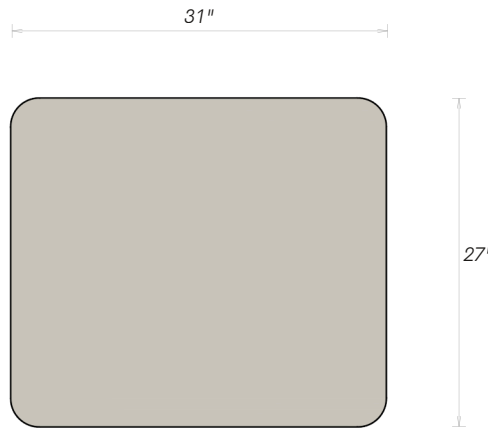

AVAILABLE CONFIGURATIONS

OTTOMAN 31" x 27"	SINGLE 56" x 38"	2 SEATER 87" x 38"	3 SEATER 113" x 38"
MODULAR & CONFIGURABLE			

UNIVERSAL DIMENSIONS

SEAT HEIGHT 17.3"	ARM & BACK HEIGHT 29.7"	SEAT DEPTH — CLASSIC 26"	SEAT DEPTH — DEEP 29"
----------------------	----------------------------	-----------------------------	--------------------------

Available in all Aspen Cloud Collection upholstery options.

TOP VIEW
Classic Depth

DIMENSIONS — OTTOMAN

OVERALL WIDTH 31"	OVERALL DEPTH 27"	OVERALL HEIGHT 17.3"
----------------------	----------------------	-------------------------

COLLECTION DIMENSIONS

SEAT HEIGHT 17.3"	ARM & BACK HEIGHT 23/28"	SEAT DEPTH — CLASSIC 26"	SEAT DEPTH — DEEP 29"
----------------------	-----------------------------	-----------------------------	--------------------------