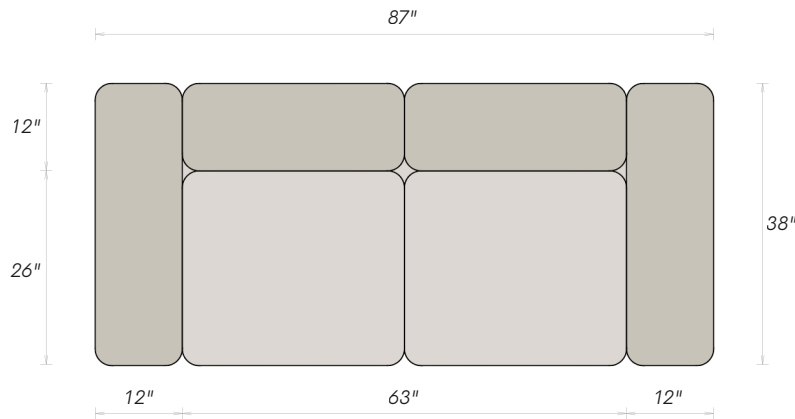

AVAILABLE CONFIGURATIONS

OTTOMAN 31" x 27"	SINGLE 56" x 38"	2 SEATER 87" x 38"	3 SEATER 113" x 38"
MODULAR & CONFIGURABLE			

UNIVERSAL DIMENSIONS

SEAT HEIGHT 17.3"	ARM & BACK HEIGHT 29.7"	SEAT DEPTH — CLASSIC 26"	SEAT DEPTH — DEEP 29"
----------------------	----------------------------	-----------------------------	--------------------------

Available in all Aspen Cloud Collection upholstery options.

TOP VIEW
Classic Depth

DIMENSIONS — SINGLE

OVERALL WIDTH 56"	OVERALL DEPTH 38"	ARM WIDTH 12"
SEAT WIDTH 32"	BACK DEPTH 12"	SEAT DEPTH 26"

COLLECTION DIMENSIONS

SEAT HEIGHT 17.3"	ARM & BACK HEIGHT 23/28"	SEAT DEPTH — CLASSIC 26"	SEAT DEPTH — DEEP 29"
----------------------	-----------------------------	-----------------------------	--------------------------

The Biscuit Velvet Single is a fundamental building block of The Biscuit Velvet Sofa System, customizable as a standalone statement piece or with additional modules for any configuration.

Available in all Aspen Cloud Collection upholstery options.

TOP VIEW
Classic Depth

DIMENSIONS — 2-SEATER

OVERALL WIDTH 87"	OVERALL DEPTH 38"	ARM WIDTH 12"
SEAT WIDTH 63"	BACK DEPTH 12"	SEAT DEPTH 26"

COLLECTION DIMENSIONS