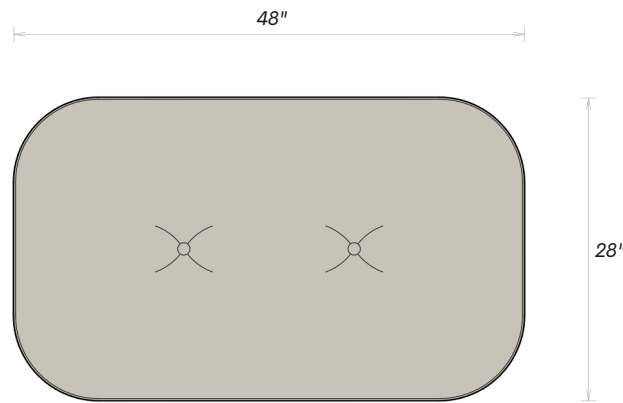

AVAILABLE CONFIGURATIONS

OTTOMAN 48" x 28"	SINGLE 56" x 39"	2-SEATER 71" x 39"	3-SEATER 108" x 39"
4-SEATER 106" x 39"	MODULAR & CONFIGURABLE		

UNIVERSAL DIMENSIONS

SEAT HEIGHT 16"	ARM & BACK HEIGHT 27"	SEAT DEPTH — CLASSIC 26"	SEAT DEPTH — DEEP 29"
--------------------	--------------------------	-----------------------------	--------------------------

Available in all The American Leather Sofa collection upholstery options.

TOP VIEW
Classic Depth

DIMENSIONS — OTTOMAN

OVERALL WIDTH 48"	OVERALL DEPTH 28"	OVERALL HEIGHT 16"
----------------------	----------------------	-----------------------

COLLECTION DIMENSIONS

SEAT HEIGHT 16"	ARM & BACK HEIGHT 27"	SEAT DEPTH — CLASSIC 26"	SEAT DEPTH — DEEP 29"
--------------------	--------------------------	-----------------------------	--------------------------

Available in all The American Leather Sofa collection upholstery options.

TOP VIEW
Classic Depth

DIMENSIONS — 2-SEATER

OVERALL WIDTH 71"	OVERALL DEPTH 39"	ARM WIDTH 13"
SEAT WIDTH 45"	BACK DEPTH 13"	SEAT DEPTH 26"