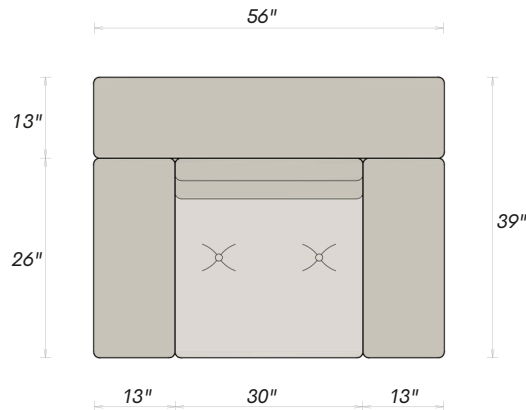

AVAILABLE CONFIGURATIONS

OTTOMAN 48" x 28"	SINGLE 56" x 39"	2-SEATER 71" x 39"	3-SEATER 108" x 39"
4-SEATER 106" x 39"	MODULAR & CONFIGURABLE		

UNIVERSAL DIMENSIONS

SEAT HEIGHT 16"	ARM & BACK HEIGHT 27"	SEAT DEPTH — CLASSIC 26"	SEAT DEPTH — DEEP 29"
--------------------	--------------------------	-----------------------------	--------------------------

COLLECTION DIMENSIONS

SEAT HEIGHT 16"	ARM & BACK HEIGHT 27"	SEAT DEPTH — CLASSIC 26"	SEAT DEPTH — DEEP 29"
--------------------	--------------------------	-----------------------------	--------------------------

Available in all The American Leather Sofa collection upholstery options.

TOP VIEW
Classic Depth

DIMENSIONS — SINGLE

OVERALL WIDTH 56"	OVERALL DEPTH 39"	ARM WIDTH 13"
SEAT WIDTH 30"	BACK DEPTH 13"	SEAT DEPTH 26"