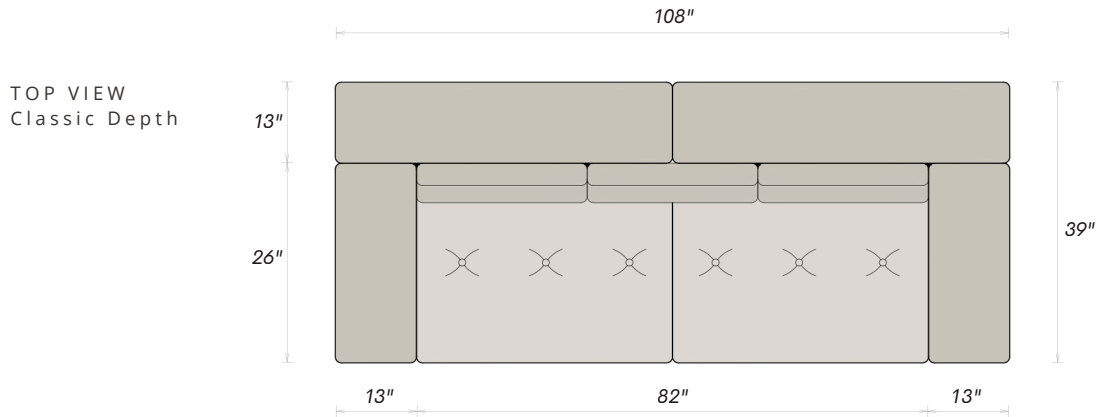

AVAILABLE CONFIGURATIONS

OTTOMAN 48" x 28"	SINGLE 56" x 39"	2-SEATER 71" x 39"	3-SEATER 108" x 39"
4-SEATER 106" x 39"	MODULAR & CONFIGURABLE		

UNIVERSAL DIMENSIONS

SEAT HEIGHT 16"	ARM & BACK HEIGHT 27"	SEAT DEPTH — CLASSIC 26"	SEAT DEPTH — DEEP 29"
--------------------	--------------------------	-----------------------------	--------------------------

Available in all The American Leather Sofa collection upholstery options.

TOP VIEW
Classic Depth

DIMENSIONS — 2-SEATER

OVERALL WIDTH 71"	OVERALL DEPTH 39"	ARM WIDTH 13"
SEAT WIDTH 45"	BACK DEPTH 13"	SEAT DEPTH 26"

COLLECTION DIMENSIONS

SEAT HEIGHT 16"	ARM & BACK HEIGHT 27"	SEAT DEPTH — CLASSIC 26"	SEAT DEPTH — DEEP 29"
--------------------	--------------------------	-----------------------------	--------------------------

Available in all The American Leather Sofa collection upholstery options.

DIMENSIONS — 3-SEATER

OVERALL WIDTH 108"	OVERALL DEPTH 39"	ARM WIDTH 13"
SEAT WIDTH 82"	BACK DEPTH 13"	SEAT DEPTH 26"

COLLECTION DIMENSIONS