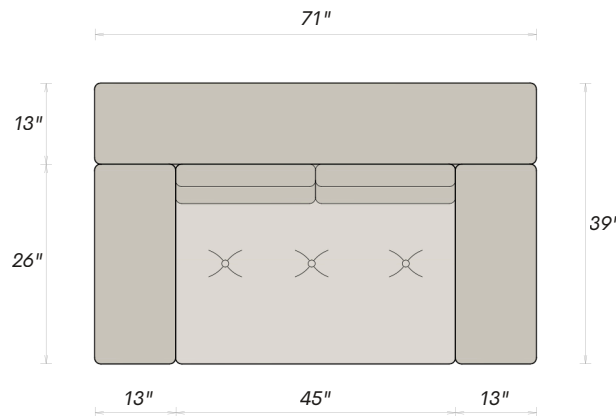

AVAILABLE CONFIGURATIONS

OTTOMAN 48" x 28"	SINGLE 56" x 39"	2-SEATER 71" x 39"	3-SEATER 108" x 39"
4-SEATER 106" x 39"	MODULAR & CONFIGURABLE		

UNIVERSAL DIMENSIONS

SEAT HEIGHT 16"	ARM & BACK HEIGHT 27"	SEAT DEPTH — CLASSIC 26"	SEAT DEPTH — DEEP 29"
--------------------	--------------------------	-----------------------------	--------------------------

COLLECTION DIMENSIONS

SEAT HEIGHT 16"	ARM & BACK HEIGHT 27"	SEAT DEPTH — CLASSIC 26"	SEAT DEPTH — DEEP 29"
--------------------	--------------------------	-----------------------------	--------------------------

Available in all The American Leather Sofa collection upholstery options.

TOP VIEW
Classic Depth

DIMENSIONS — 2-SEATER

OVERALL WIDTH 71"	OVERALL DEPTH 39"	ARM WIDTH 13"
SEAT WIDTH 45"	BACK DEPTH 13"	SEAT DEPTH 26"